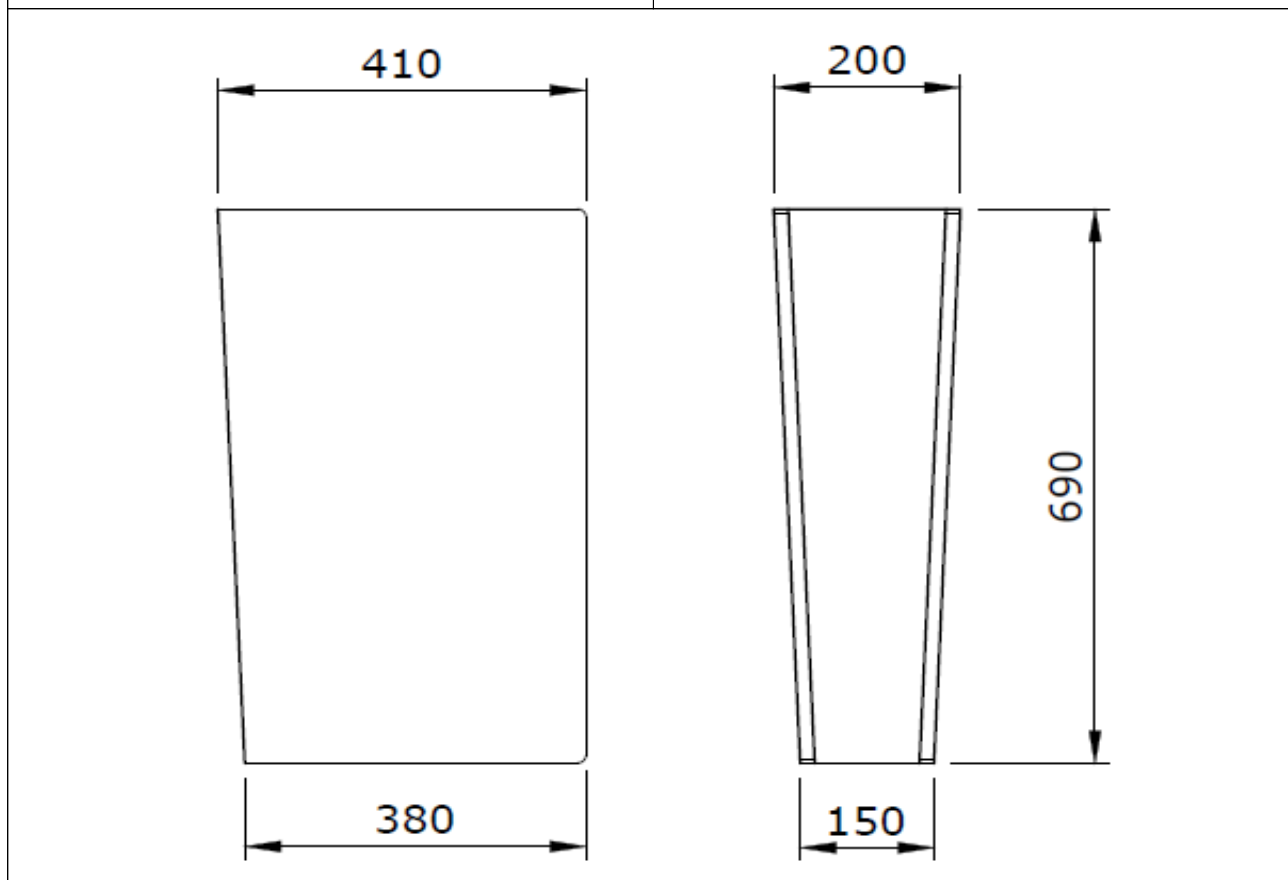

## Taormina Pedestal

**BOCCHI**  
IL BAGNO PER TUTTI

Product code: 1002-001-0120

Collection	Taormina
Size	200 X 690
Brand	BOCCHI
Surface	Glazed Hygiene
Colour	Glossy White
Weight	10,40 kg

BOCCHI reserves the right to make changes in products and technical details without notice.

All dimensions in the drawings are within standard tolerances.

If there is a need for exact measurements in assembly applications, exact measurements taken from the product should be used.