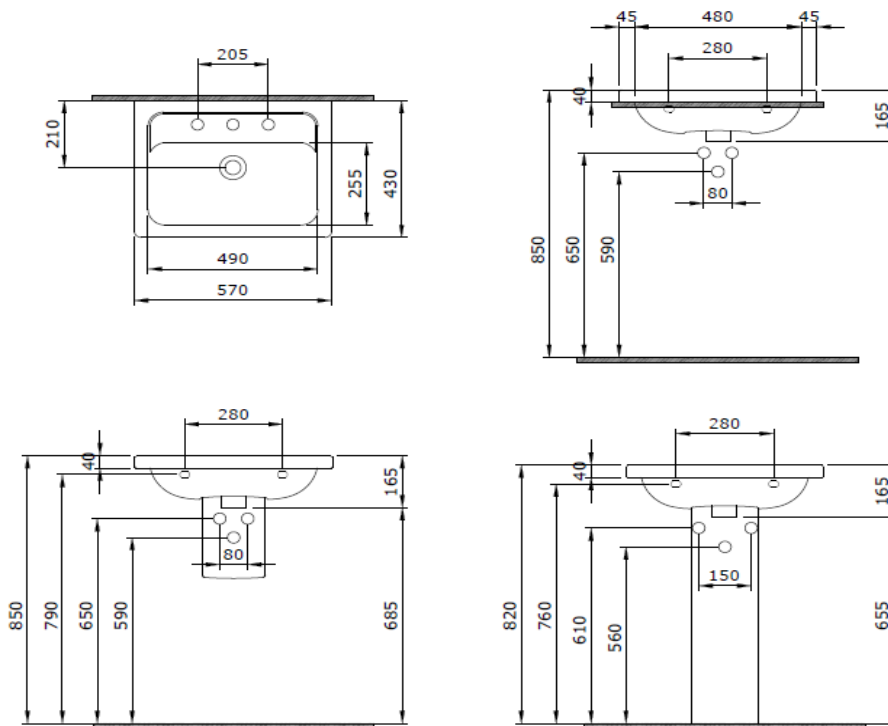

Taormina Pro Washbasin 57 cm

BOCCHI
IL BAGNO PER TUTTI

Product code: 1004-001-0127

Collection	Taormina Pro
Size	430 X 570
Brand	BOCCHI
Surface	Glazed Hygiene
Colour	Glossy White
Class	CL 25
Weight	15,75 kg
Accessory	Overflow badge A0237
	POP-UP 6190 - 0002
	Mounting set A0238

BOCCHI reserves the right to make changes in products and technical details without notice.

All dimensions in the drawings are within standard tolerances.

If there is a need for exact measurements in assembly applications, exact measurements taken from the product should be used.