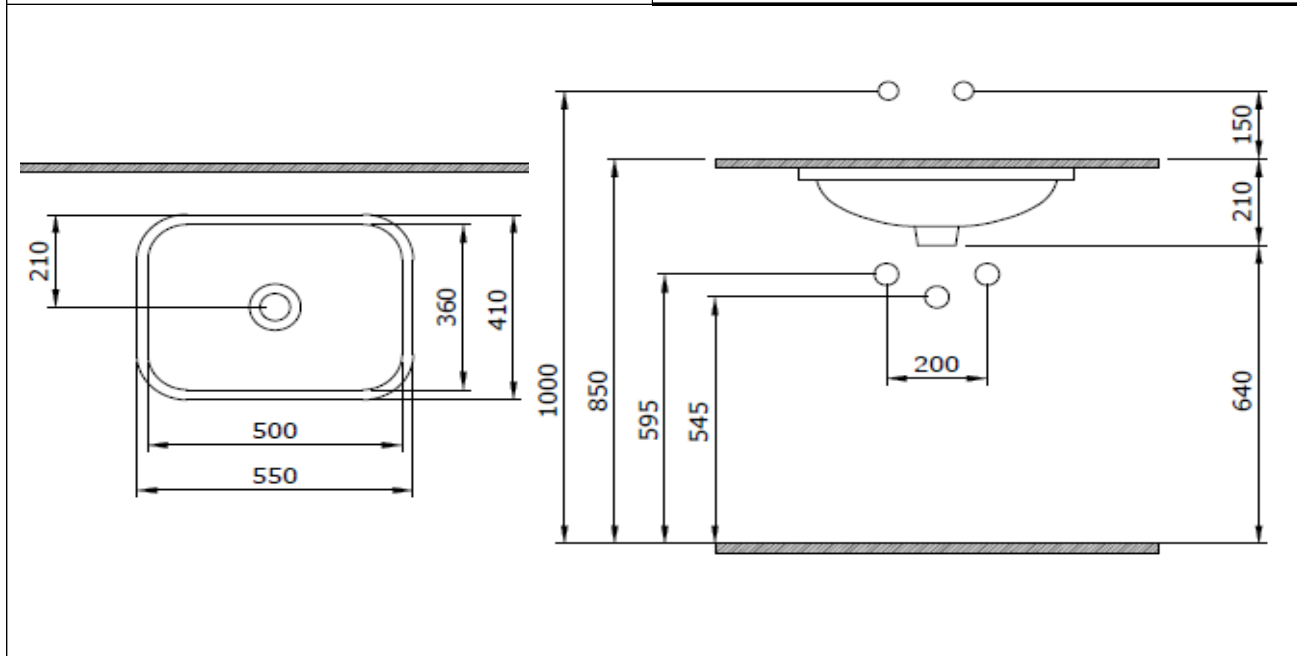

Scala Undercounter Basin

BOCCHI
IL BAGNO PER TUTTI

Product code: 1006-001-7025

Collection	Scala
Size	550 X 410
Brand	BOCCHI
Surface	Glazed Hygiene
Colour	Glossy White
Class	CL 25
Weight	9,67 kg
Accessory	Overflow badge A0237 Mounting set A0912

BOCCHI reserves the right to make changes in products and technical details without notice.

All dimensions in the drawings are within standard tolerances.

If there is a need for exact measurements in assembly applications, exact measurements taken from the product should be used.