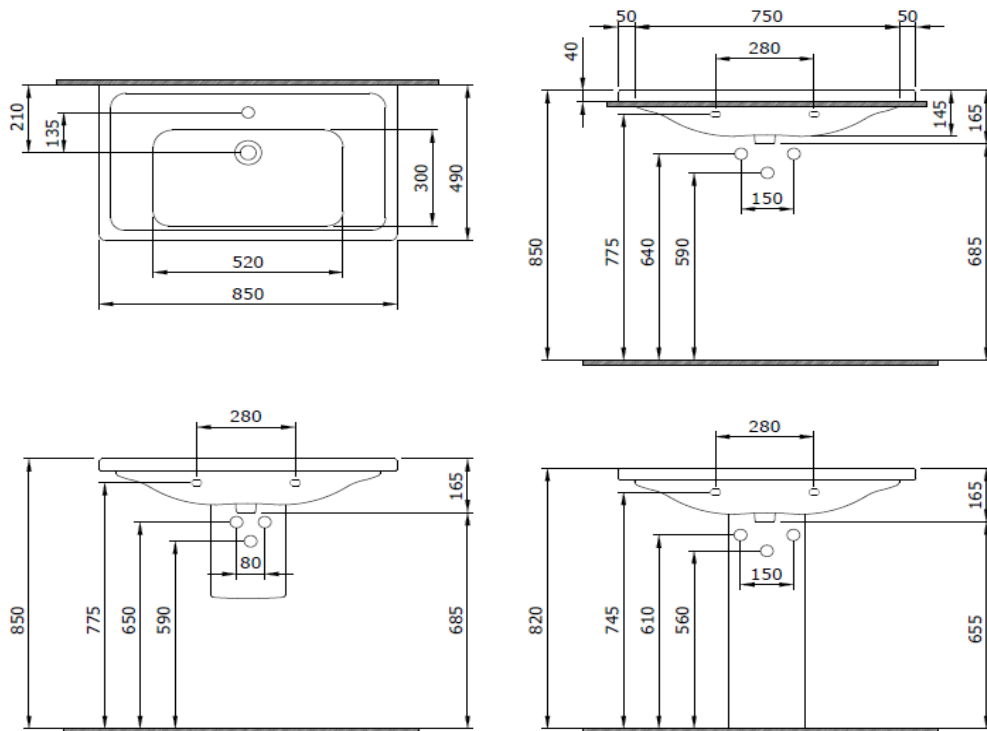

Taormina Pro Washbasin 85 cm

BOCCHI
IL BAGNO PER TUTTI

Product code: 1008-001-0126

Collection	Taormina Pro
Size	490 X 850
Brand	BOCCHI
Surface	Glazed Hygiene
Colour	Glossy White
Class	CL 25
Weight	22,50 kg
Accessory	Overflow badge A0237
	POP-UP 6190 - 0002
	Mounting set A0238

BOCCHI reserves the right to make changes in products and technical details without notice.

All dimensions in the drawings are within standard tolerances.

If there is a need for exact measurements in assembly applications, exact measurements taken from the product should be used.