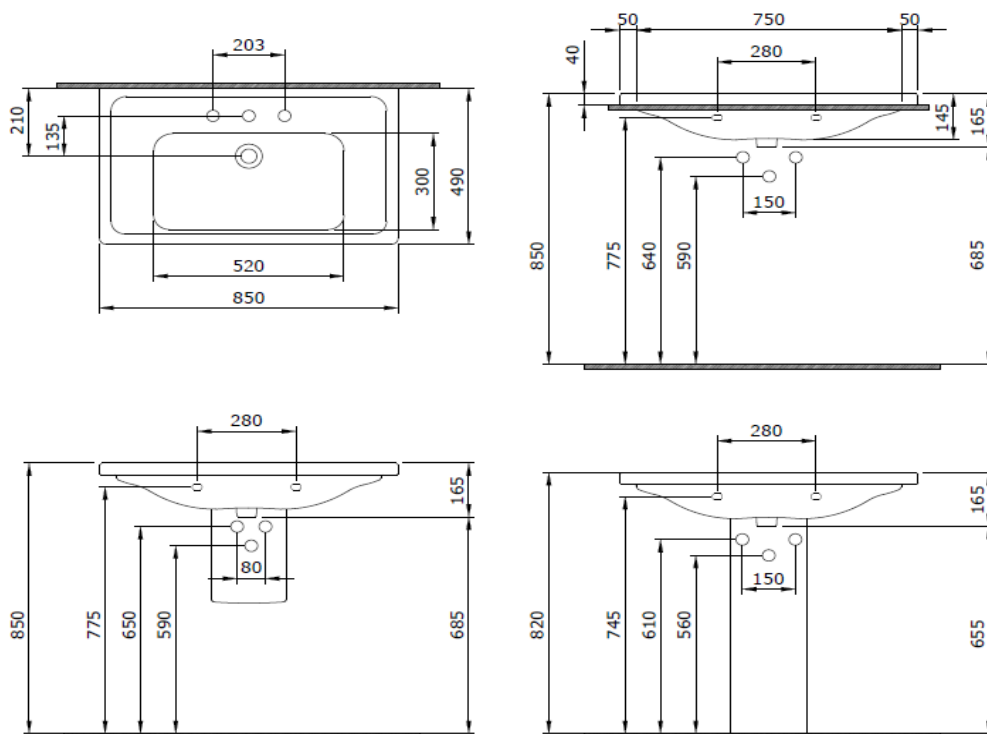

Taormina Pro Washbasin 85 cm

BOCCHI
IL BAGNO PER TUTTI

Product code: 1008-001-0127

Collection	Taormina Pro
Size	490 X 850
Brand	BOCCHI
Surface	Glazed Hygiene
Colour	Glossy White
Class	CL 25
Weight	22,50 kg
Accessory	Overflow badge A0237
	POP-UP 6190 - 0002
	Mounting set A0238

BOCCHI reserves the right to make changes in products and technical details without notice.

All dimensions in the drawings are within standard tolerances.

If there is a need for exact measurements in assembly applications, exact measurements taken from the product should be used.