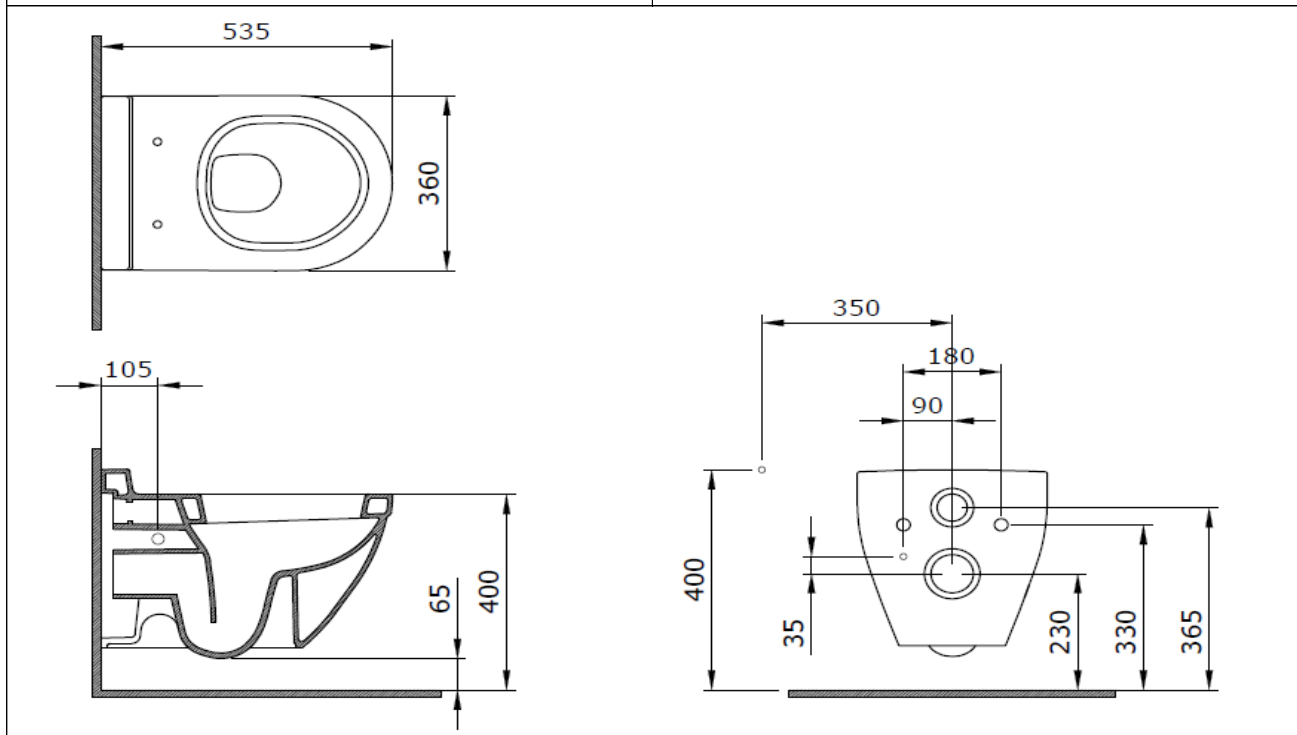

Taormina Wall Hung Toilet

BOCCHI
IL BAGNO PER TUTTI

Product code: 1012-001-0128

Collection	Taormina Arch
Size	360 X 535
Brand	BOCCHI
Surface	Glazed Hygiene
Colour	Glossy White
Washing Volume	4,5 L
Weight	27,53 kg
Accessory	Mounting set A0121
	Bidet set A0974
Complementary products	Soft close toilet cover A0302, A0336, A0300, A0301

BOCCHI reserves the right to make changes in products and technical details without notice.

All dimensions in the drawings are within standard tolerances.

If there is a need for exact measurements in assembly applications, exact measurements taken from the product should be used.