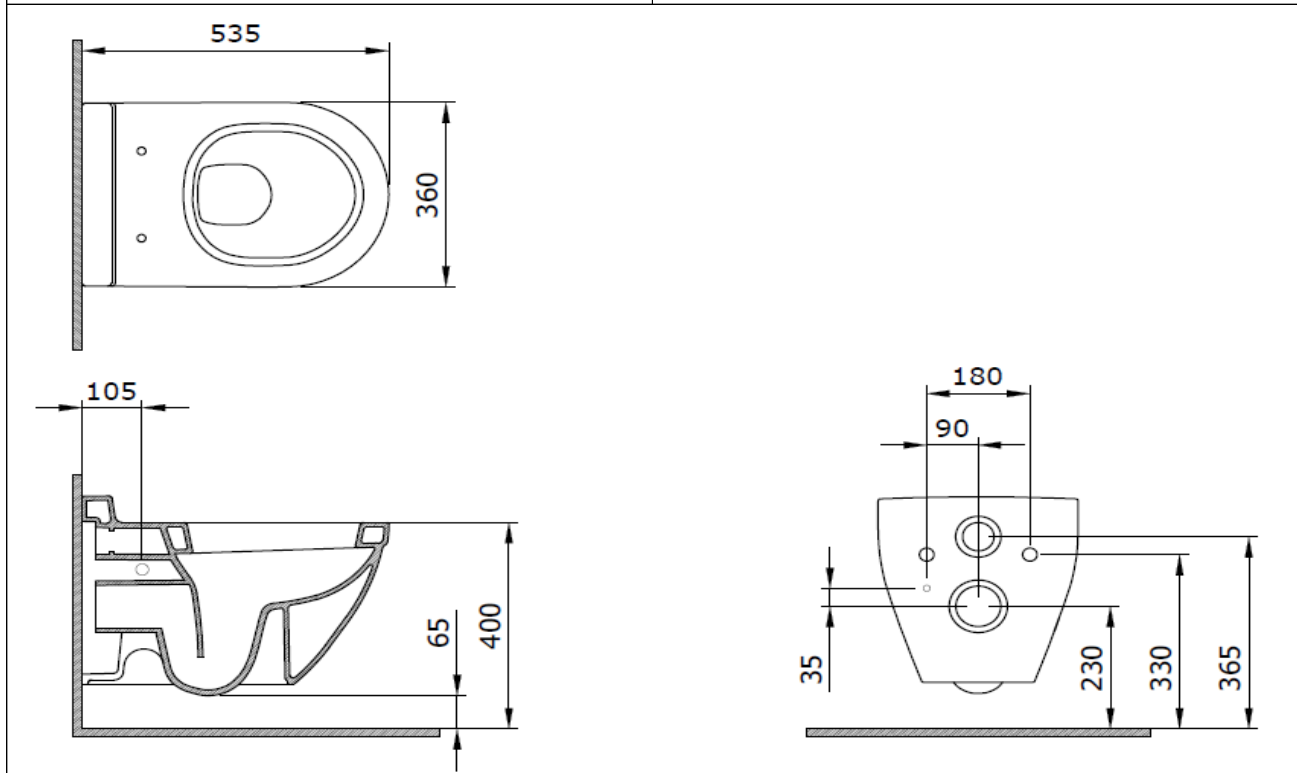

Taormina Wall Hung Toilet

BOCCHI
IL BAGNO PER TUTTI

Product code: 1012-001-0129

Collection	Taormina Arch
Size	360 X 535
Brand	BOCCHI
Surface	Glazed Hygiene
Colour	Glossy White
Washing Volume	4,5 L
Weight	27,53 kg
Accessory	Mounting set A0121
Complementary products	Soft close toilet cover A0302, A0336, A0300, A0301

BOCCHI reserves the right to make changes in products and technical details without notice.

All dimensions in the drawings are within standard tolerances.

If there is a need for exact measurements in assembly applications, exact measurements taken from the product should be used.