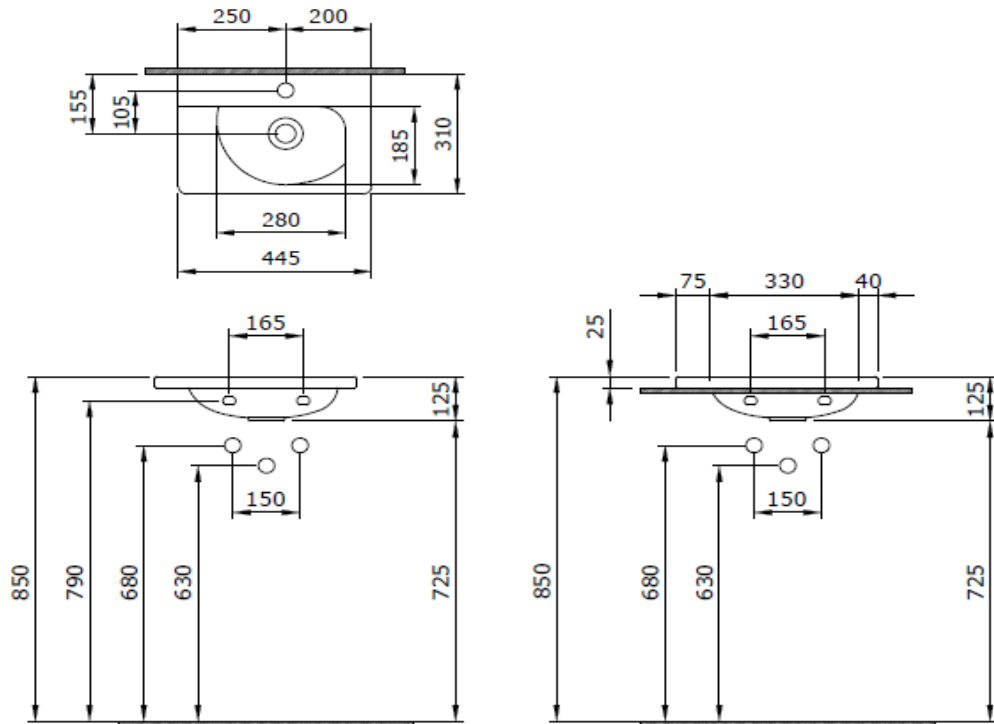

Taormina Arch Vanity Basin 45 cm

BOCCHI
IL BAGNO PER TUTTI

Product code: 1015-001-0126

Collection	Taormina Arch
Size	310 X 445
Brand	BOCCHI
Surface	Glazed Hygiene
Colour	Glossy White
Class	CL 00
Weight	7,13 kg
Accessory	Ceramic pop-up cover 1219-001-0120
	POP-UP 6190 - 0001
	Mounting set A0238

BOCCHI reserves the right to make changes in products and technical details without notice.

All dimensions in the drawings are within standard tolerances.

If there is a need for exact measurements in assembly applications, exact measurements taken from the product should be used.