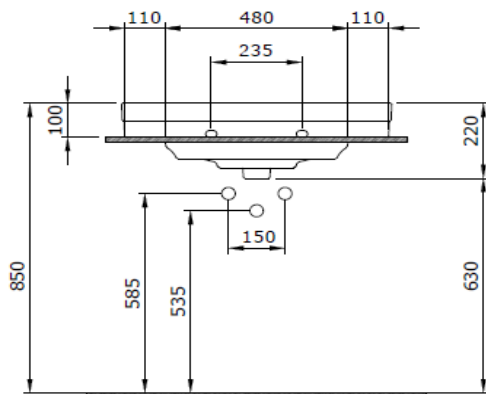

Verona Washbasin 70cm

BOCCHI
IL BAGNO PER TUTTI

Product code: 1040-061-0126

Collection	Verona
Size	555 X 710
Brand	BOCCHI
Surface	Glazed Hygiene
Colour	Glossy White
Class	CL 25
Weight	23,71 kg
Accessory	Ceramic pop-up cover 1219-001-0120
	POP-UP 6190 - 0002
	Mounting set A0238

BOCCHI reserves the right to make changes in products and technical details without notice.

All dimensions in the drawings are within standard tolerances.

If there is a need for exact measurements in assembly applications, exact measurements taken from the product should be used.