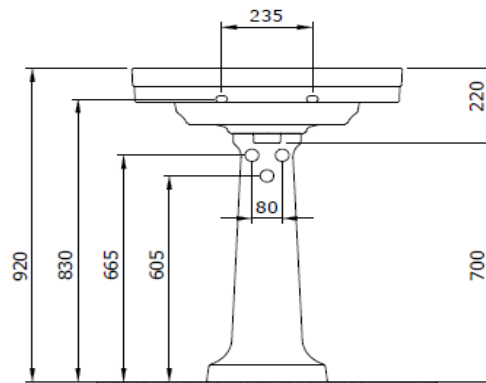

Verona Washbasin 70cm

BOCCHI
IL BAGNO PER TUTTI

Product code: 1040-061-0126

Collection	Verona
Size	555 X 710
Brand	BOCCHI
Surface	Glazed Hygiene
Colour	Glossy White
Class	CL 25
Weight	23,71 kg
Accessory	Ceramic pop-up cover 1219-001-0120
	POP-UP 6190 - 0002
	Mounting set A0238

BOCCHI reserves the right to make changes in products and technical details without notice.

All dimensions in the drawings are within standard tolerances.

If there is a need for exact measurements in assembly applications, exact measurements taken from the product should be used.