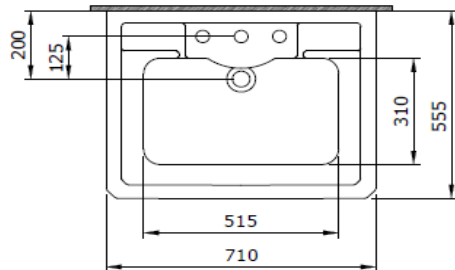

Verona Washbasin 70cm

BOCCHI
IL BAGNO PER TUTTI

Product code: 1040-061-0126

Collection	Verona
Size	555 X 710
Brand	BOCCHI
Surface	Glazed Hygiene
Colour	Glossy White
Class	CL 25
Weight	23,71 kg
Accessory	Ceramic pop-up cover 1219-001-0120
	POP-UP 6190 - 0002
	Mounting set A0238

BOCCHI reserves the right to make changes in products and technical details without notice.

All dimensions in the drawings are within standard tolerances.

If there is a need for exact measurements in assembly applications, exact measurements taken from the product should be used.