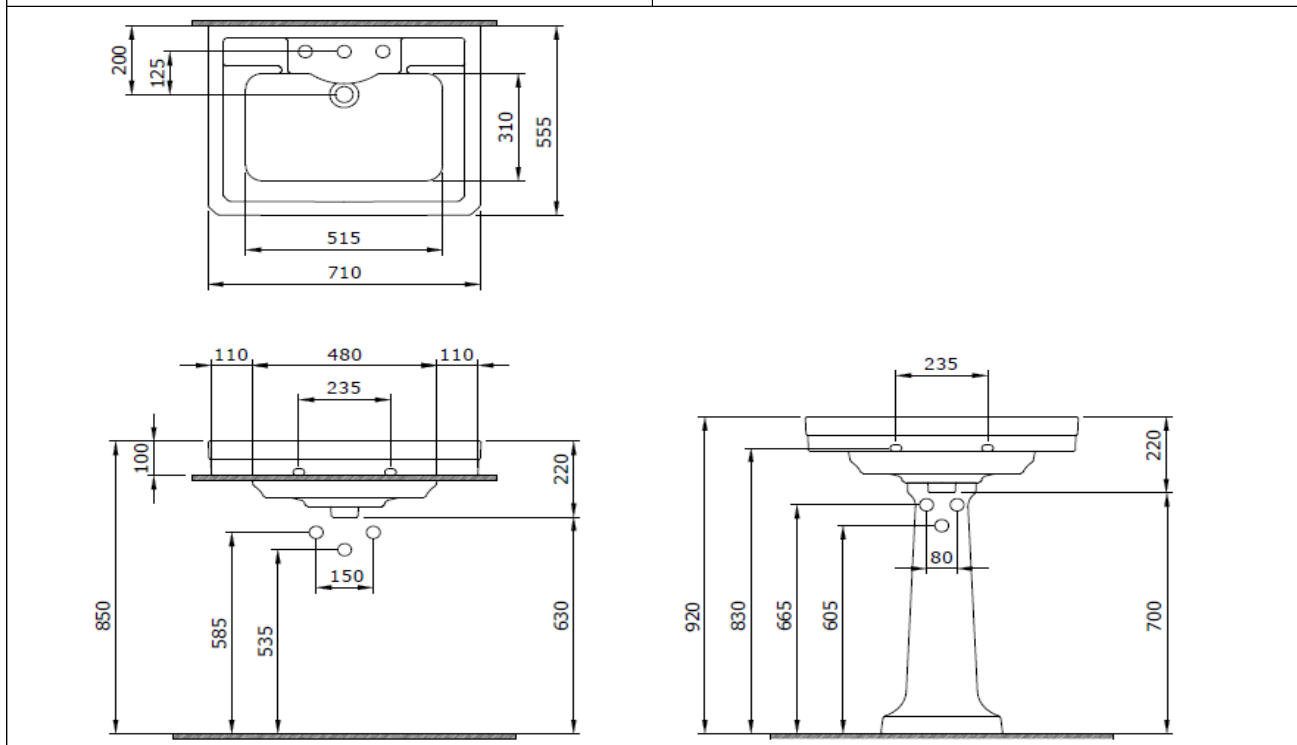

Verona Washbasin 70cm

BOCCHI
IL BAGNO PER TUTTI

Product code: 1040-061-0127

Collection	Verona
Size	555 X 710
Brand	BOCCHI
Surface	Glazed Hygiene
Colour	Glossy White
Class	CL 25
Weight	23,71 kg
Accessory	Ceramic pop-up cover 1219-001-0120
	POP-UP 6190 - 0002
	Mounting set A0238

BOCCHI reserves the right to make changes in products and technical details without notice.

All dimensions in the drawings are within standard tolerances.

If there is a need for exact measurements in assembly applications, exact measurements taken from the product should be used.