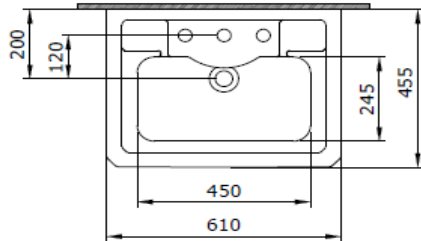

## Verona Washbasin 60cm

**BOCCHI**  
IL BAGNO PER TUTTI

Product code: 1041-061-0126

Collection	Verona
Size	455 X 610
Brand	BOCCHI
Surface	Glazed Hygiene
Colour	Glossy White
Class	CL 25
Weight	18,44 kg
Accessory	Ceramic pop-up cover 1219-001-0120
	POP-UP 6190 - 0002
	Mounting set A0238

BOCCHI reserves the right to make changes in products and technical details without notice.

All dimensions in the drawings are within standard tolerances.

If there is a need for exact measurements in assembly applications, exact measurements taken from the product should be used.