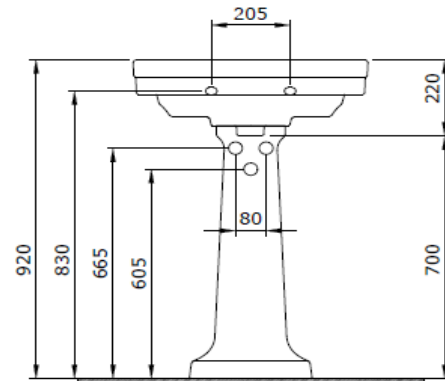

## Verona Washbasin 60cm

**BOCCHI**  
IL BAGNO PER TUTTI

Product code: 1041-061-0126

Collection	Verona
Size	455 X 610
Brand	BOCCHI
Surface	Glazed Hygiene
Colour	Glossy White
Class	CL 25
Weight	18,44 kg
Accessory	Ceramic pop-up cover 1219-001-0120
	POP-UP 6190 - 0002
	Mounting set A0238

BOCCHI reserves the right to make changes in products and technical details without notice.

All dimensions in the drawings are within standard tolerances.

If there is a need for exact measurements in assembly applications, exact measurements taken from the product should be used.