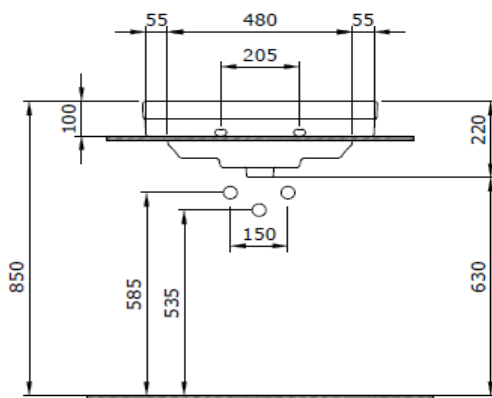

## Verona Washbasin 60cm

**BOCCHI**  
IL BAGNO PER TUTTI

Product code: 1041-061-0126

Collection	Verona
Size	455 X 610
Brand	BOCCHI
Surface	Glazed Hygiene
Colour	Glossy White
Class	CL 25
Weight	18,44 kg
Accessory	Ceramic pop-up cover 1219-001-0120
	POP-UP 6190 - 0002
	Mounting set A0238

BOCCHI reserves the right to make changes in products and technical details without notice.

All dimensions in the drawings are within standard tolerances.

If there is a need for exact measurements in assembly applications, exact measurements taken from the product should be used.