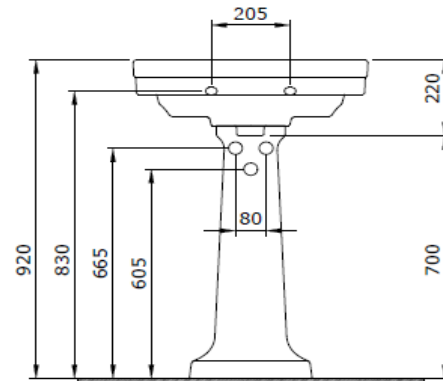

Verona Washbasin 60cm

BOCCHI
IL BAGNO PER TUTTI

Product code: 1041-061-0127

Collection	Verona
Size	455 X 610
Brand	BOCCHI
Surface	Glazed Hygiene
Colour	Glossy White
Class	CL 25
Weight	18,44 kg
Accessory	Ceramic pop-up cover 1219-001-0120
	POP-UP 6190 - 0002
	Mounting set A0238

BOCCHI reserves the right to make changes in products and technical details without notice.

All dimensions in the drawings are within standard tolerances.

If there is a need for exact measurements in assembly applications, exact measurements taken from the product should be used.