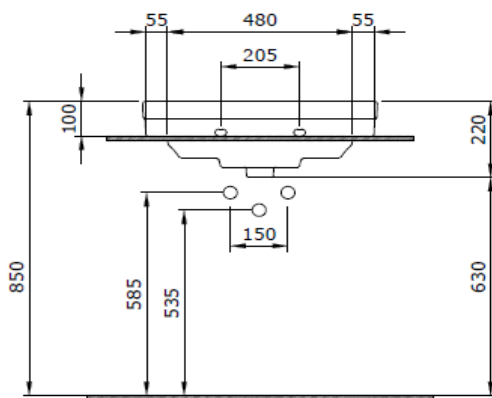

Verona Washbasin 60cm

BOCCHI
IL BAGNO PER TUTTI

Product code: 1041-061-0127

Collection	Verona
Size	455 X 610
Brand	BOCCHI
Surface	Glazed Hygiene
Colour	Glossy White
Class	CL 25
Weight	18,44 kg
Accessory	Ceramic pop-up cover 1219-001-0120
	POP-UP 6190 - 0002
	Mounting set A0238

BOCCHI reserves the right to make changes in products and technical details without notice.

All dimensions in the drawings are within standard tolerances.

If there is a need for exact measurements in assembly applications, exact measurements taken from the product should be used.