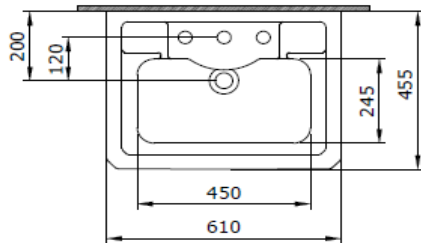

Verona Washbasin 60cm

BOCCHI
IL BAGNO PER TUTTI

Product code: 1041-061-0127

Collection	Verona
Size	455 X 610
Brand	BOCCHI
Surface	Glazed Hygiene
Colour	Glossy White
Class	CL 25
Weight	18,44 kg
Accessory	Ceramic pop-up cover 1219-001-0120
	POP-UP 6190 - 0002
	Mounting set A0238

BOCCHI reserves the right to make changes in products and technical details without notice.

All dimensions in the drawings are within standard tolerances.

If there is a need for exact measurements in assembly applications, exact measurements taken from the product should be used.