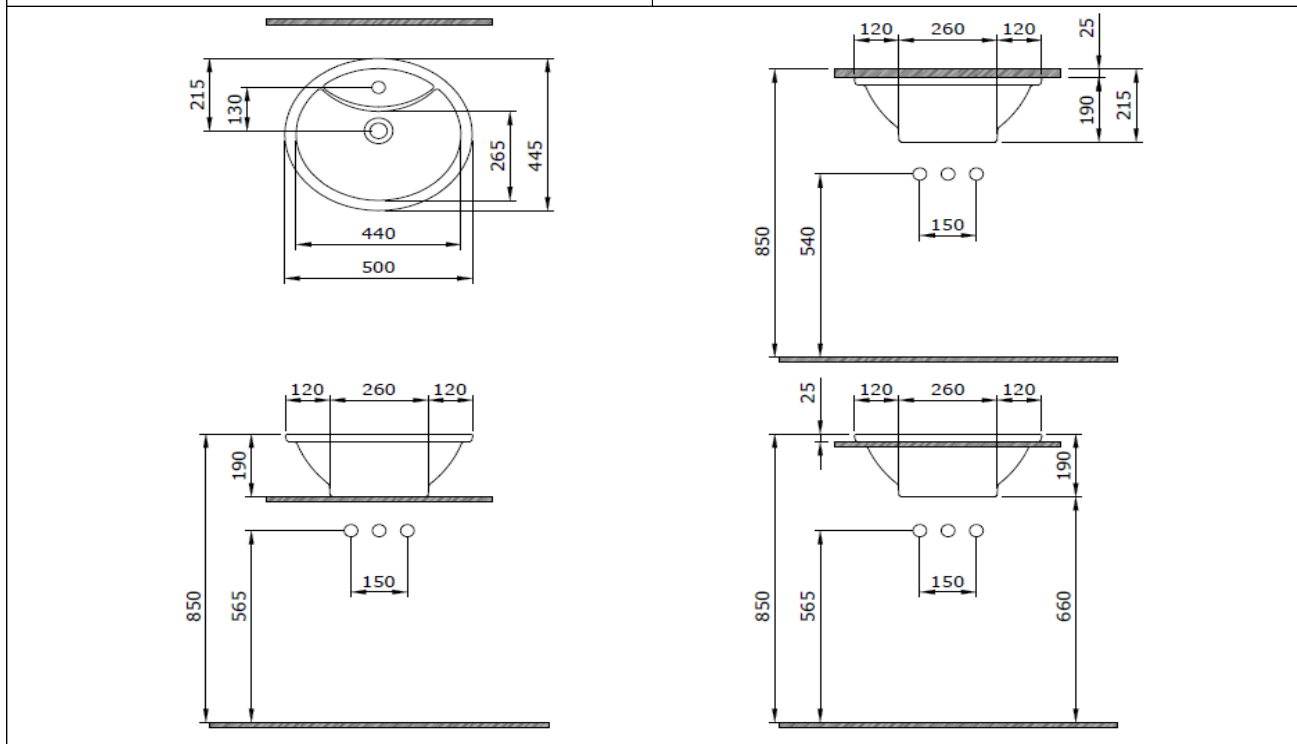

Verona Bowl

BOCCHI
IL BAGNO PER TUTTI

Product code: 1046-061-0126

Collection	Verona
Size	445 X 500
Brand	BOCCHI
Surface	Glazed Hygiene
Colour	Glossy White
Class	CL 25
Weight	10,46 kg
Accessory	Ceramic pop-up cover 1219-001-0120
	POP-UP 6190 - 0002

BOCCHI reserves the right to make changes in products and technical details without notice.

All dimensions in the drawings are within standard tolerances.

If there is a need for exact measurements in assembly applications, exact measurements taken from the product should be used.