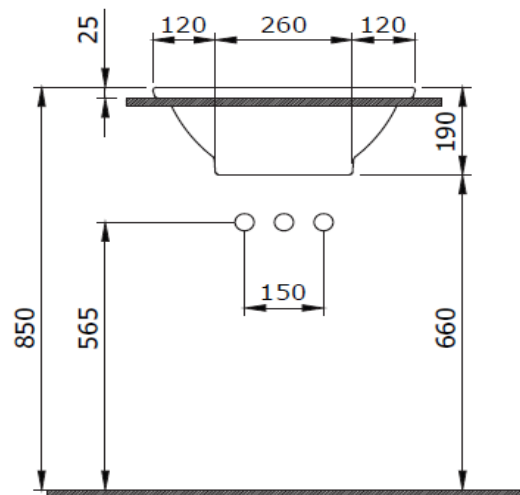

Verona Bowl

BOCCHI
IL BAGNO PER TUTTI

Product code: 1046-061-0135

Collection	Verona
Size	445 X 500
Brand	BOCCHI
Surface	Glazed Hygiene
Colour	Glossy White
Class	CL 25
Weight	10,46 kg
Accessory	Ceramic pop-up cover 1219-001-0120
	POP-UP 6190 - 0002

BOCCHI reserves the right to make changes in products and technical details without notice.

All dimensions in the drawings are within standard tolerances.

If there is a need for exact measurements in assembly applications, exact measurements taken from the product should be used.