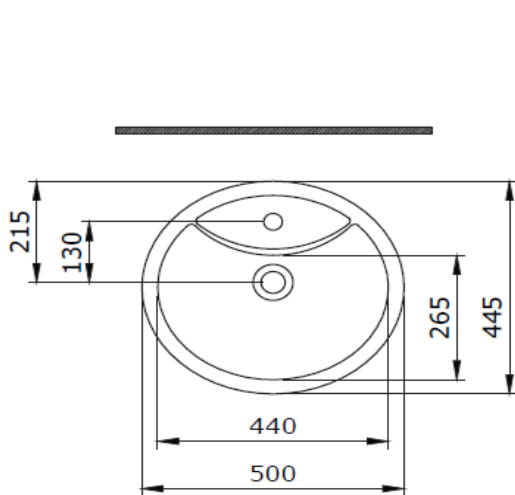

Verona Bowl

BOCCHI
IL BAGNO PER TUTTI

Product code: 1046-061-0135

Collection	Verona
Size	445 X 500
Brand	BOCCHI
Surface	Glazed Hygiene
Colour	Glossy White
Class	CL 25
Weight	10,46 kg
Accessory	Ceramic pop-up cover 1219-001-0120
	POP-UP 6190 - 0002

BOCCHI reserves the right to make changes in products and technical details without notice.

All dimensions in the drawings are within standard tolerances.

If there is a need for exact measurements in assembly applications, exact measurements taken from the product should be used.