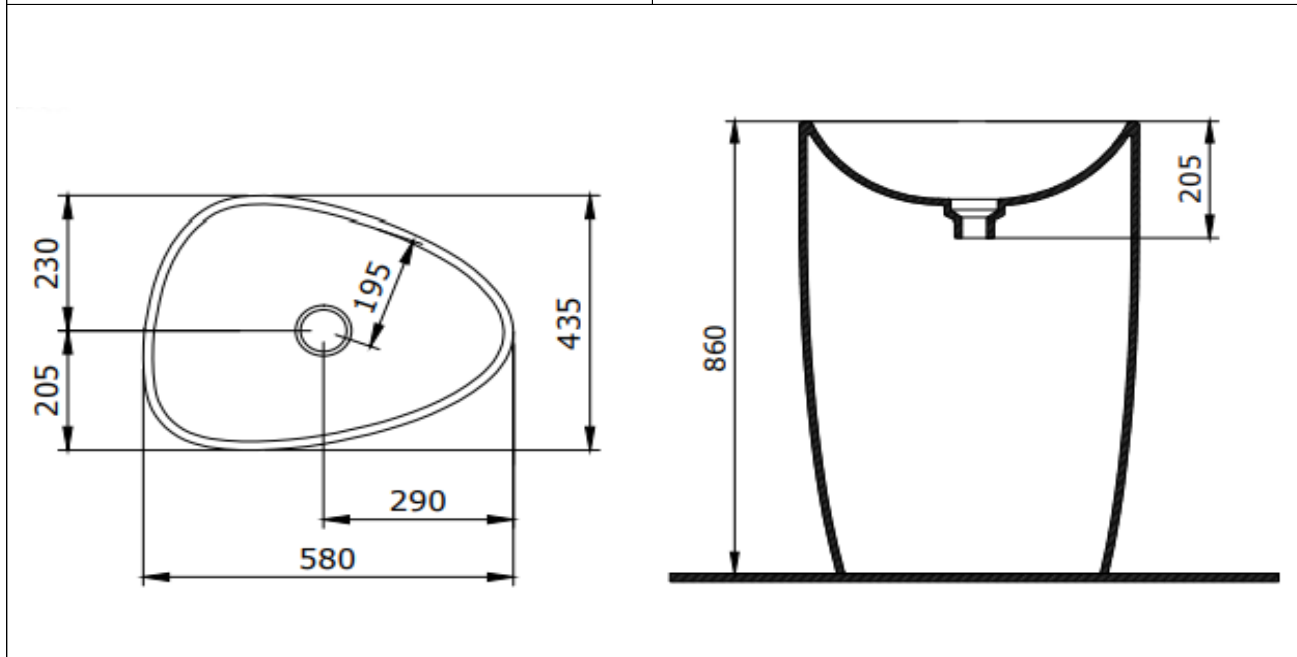

## Etna Monoblock Washbasin

**BOCCHI**  
IL BAGNO PER TUTTI

Product code: 1075-001-0125

Collection	Etna
Size	435 X 580
Brand	BOCCHI
Surface	Glazed Hygiene
Colour	Glossy White
Class	CL 00
Weight	51,01 kg
Accessory	Ceramic pop-up cover 1219 - 001 - 0120
	POP-UP 6190 - 0001
	Mounting set A0194

BOCCHI reserves the right to make changes in products and technical details without notice.

All dimensions in the drawings are within standard tolerances.

If there is a need for exact measurements in assembly applications, exact measurements taken from the product should be used.