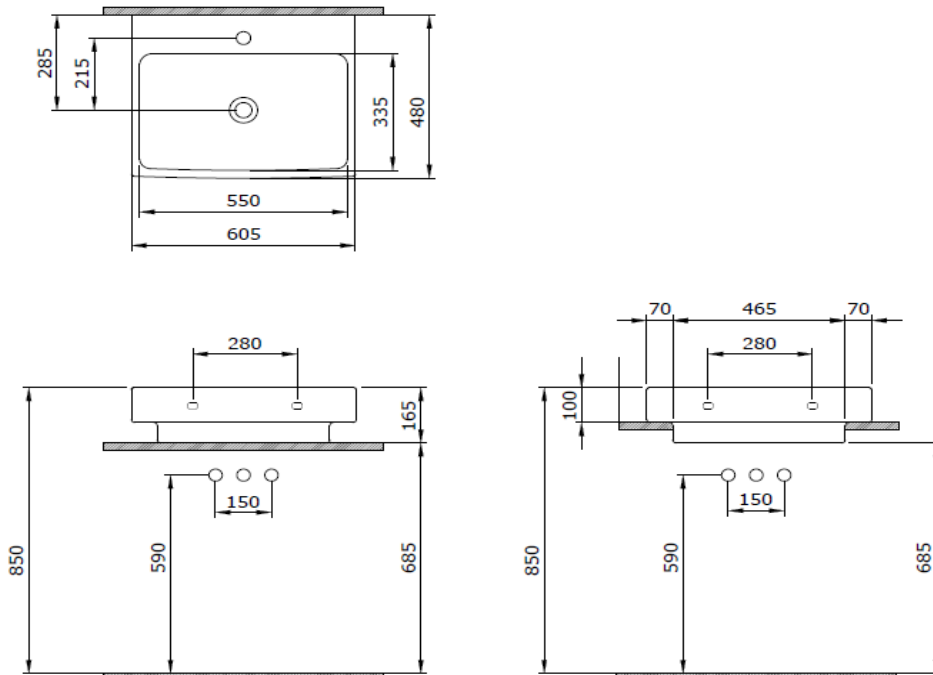

## Scala Countertop Basin 60 cm

**BOCCHI**  
IL BAGNO PER TUTTI

Product code: 1077-001-0126

Collection	Scala
Size	480 X 605
Brand	BOCCHI
Surface	Glazed Hygiene
Colour	Glossy White
Class	CL 25
Weight	18,64 kg
Accessory	Ceramic pop-up cover 1219-001-0120
	Overflow badge A0237
	POP-UP 6190 - 0002
	Mounting set A0238

BOCCHI reserves the right to make changes in products and technical details without notice.

All dimensions in the drawings are within standard tolerances.

If there is a need for exact measurements in assembly applications, exact measurements taken from the product should be used.