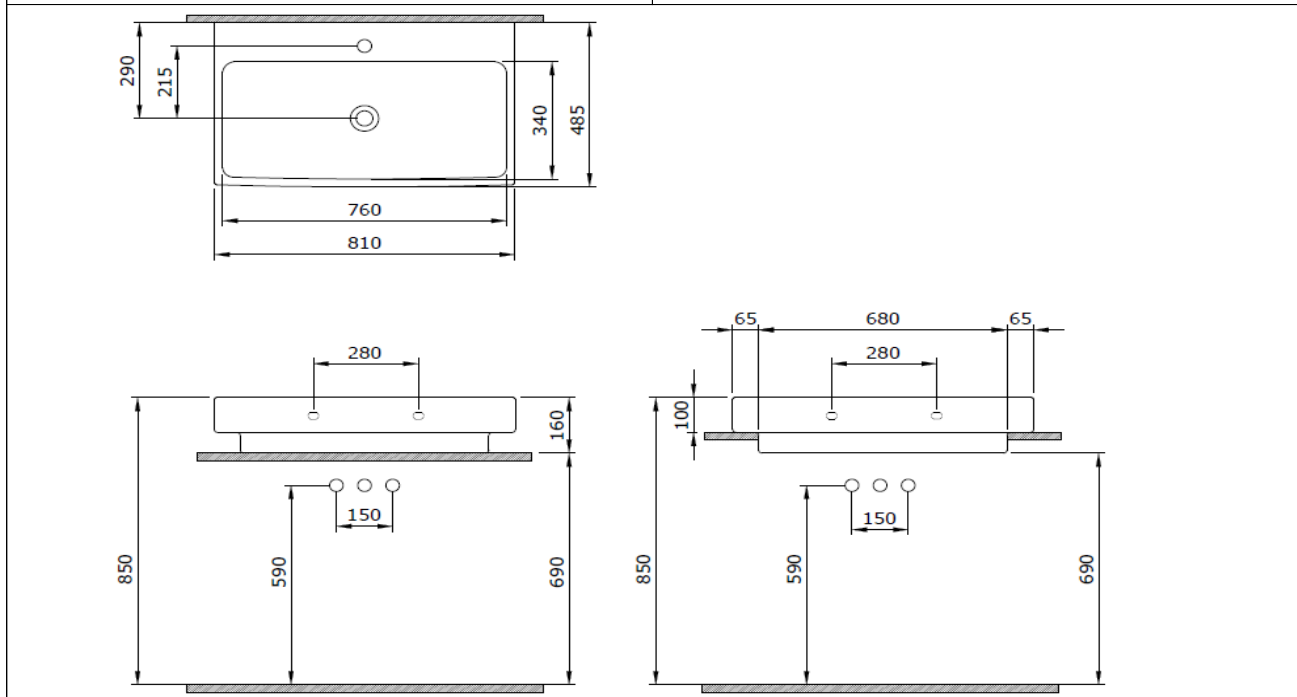

Scala Countertop Basin 80 cm

BOCCHI
IL BAGNO PER TUTTI

Product code: 1078-001-0126

Collection	Scala
Size	485 X 810
Brand	BOCCHI
Surface	Glazed Hygiene
Colour	Glossy White
Class	CL 25
Weight	23,55 kg
Accessory	Ceramic pop-up cover 1219-001-0120
	Overflow badge A0237
	POP-UP 6190 - 0002
	Mounting set A0238

BOCCHI reserves the right to make changes in products and technical details without notice.

All dimensions in the drawings are within standard tolerances.

If there is a need for exact measurements in assembly applications, exact measurements taken from the product should be used.