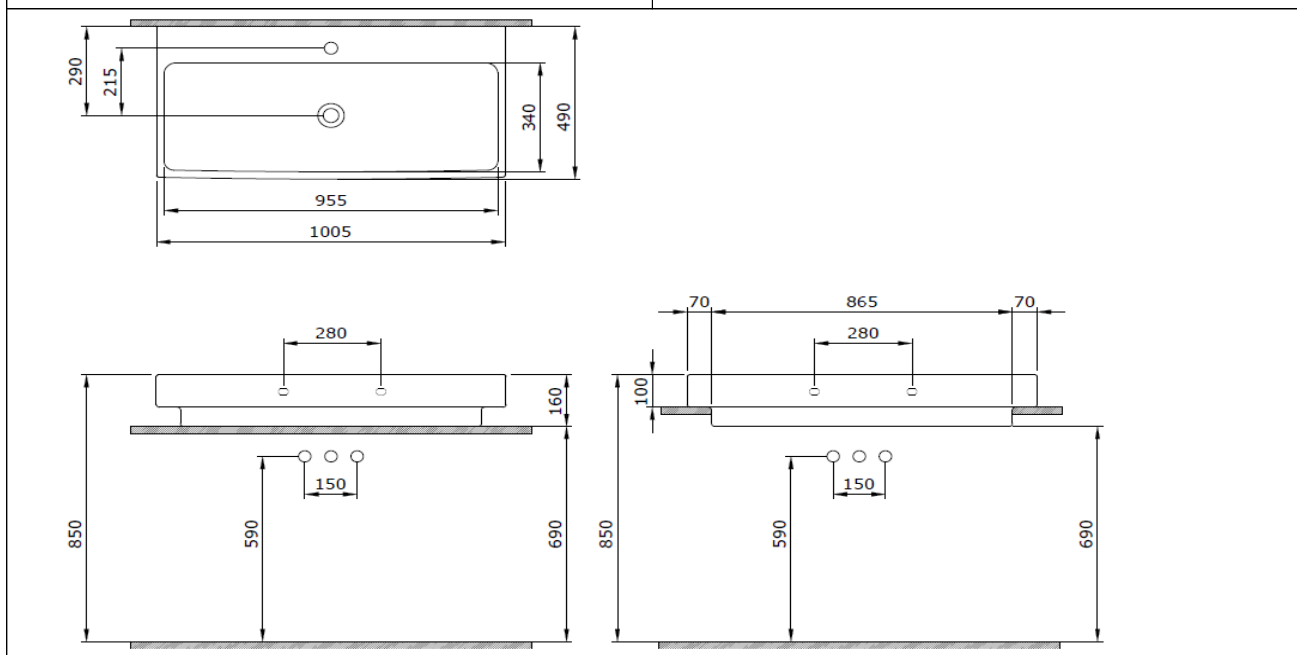

## Scala Countertop Basin 100 cm

**BOCCHI**  
IL BAGNO PER TUTTI

Product code: 1079-001-0126

Collection	Scala
Size	490 X 1005
Brand	BOCCHI
Surface	Glazed Hygiene
Colour	Glossy White
Class	CL 25
Weight	34,92 kg
Accessory	Ceramic pop-up cover 1219-001-0120
	POP-UP 6190 - 0002
	Overflow badge A0237
	Metal console foot 3930-0001S
	Mounting set A0238

BOCCHI reserves the right to make changes in products and technical details without notice.

All dimensions in the drawings are within standard tolerances.

If there is a need for exact measurements in assembly applications, exact measurements taken from the product should be used.