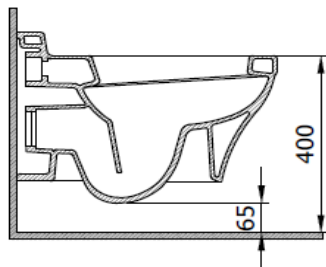

Scala Wall Hung Toilet Bowl

BOCCHI
IL BAGNO PER TUTTI

Product code: 1080-001-0128

Collection	Scala
Size	360 X 520
Brand	BOCCHI
Surface	Glazed Hygiene
Colour	Glossy White
Washing Volume	4,5 L
Weight	27,28 kg
Accessory	Mounting set A0121
	Bidet set A0974
Complementary products	Soft close toilet cover A0322, A0332, A0312, A0334

BOCCHI reserves the right to make changes in products and technical details without notice.

All dimensions in the drawings are within standard tolerances.

If there is a need for exact measurements in assembly applications, exact measurements taken from the product should be used.