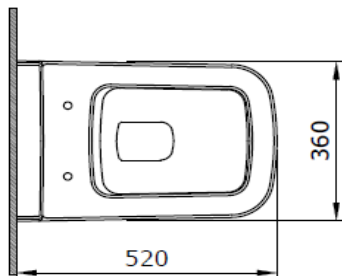

Scala Wall Hung Toilet Bowl

BOCCHI
IL BAGNO PER TUTTI

Product code: 1080-001-0128

Collection	Scala
Size	360 X 520
Brand	BOCCHI
Surface	Glazed Hygiene
Colour	Glossy White
Washing Volume	4,5 L
Weight	27,28 kg
Accessory	Mounting set A0121
	Bidet set A0974
Complementary products	Soft close toilet cover A0322, A0332, A0312, A0334

BOCCHI reserves the right to make changes in products and technical details without notice.

All dimensions in the drawings are within standard tolerances.

If there is a need for exact measurements in assembly applications, exact measurements taken from the product should be used.