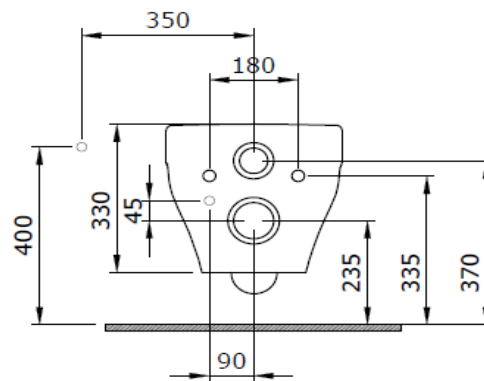

Scala Wall Hung Toilet Bowl

BOCCHI
IL BAGNO PER TUTTI

Product code: 1080-001-0128

Collection	Scala
Size	360 X 520
Brand	BOCCHI
Surface	Glazed Hygiene
Colour	Glossy White
Washing Volume	4,5 L
Weight	27,28 kg
Accessory	Mounting set A0121
	Bidet set A0974
Complementary products	Soft close toilet cover A0322, A0332, A0312, A0334

BOCCHI reserves the right to make changes in products and technical details without notice.

All dimensions in the drawings are within standard tolerances.

If there is a need for exact measurements in assembly applications, exact measurements taken from the product should be used.