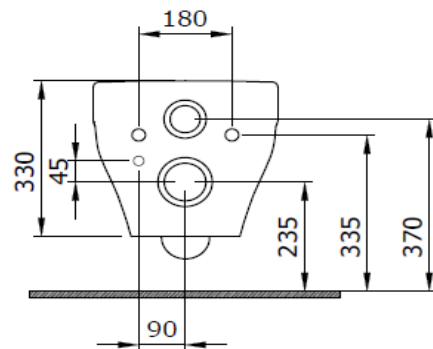

Scala Wall Hung Toilet Bowl

BOCCHI
IL BAGNO PER TUTTI

Product code: 1080-001-0129

Collection	Scala
Size	360 X 520
Brand	BOCCHI
Surface	Glazed Hygiene
Colour	Glossy White
Washing Volume	4,5 L
Weight	27,28 kg
Accessory	Mounting set A0121
Complementary products	Soft close toilet cover A0322, A0332, A0312, A0334

BOCCHI reserves the right to make changes in products and technical details without notice.

All dimensions in the drawings are within standard tolerances.

If there is a need for exact measurements in assembly applications, exact measurements taken from the product should be used.