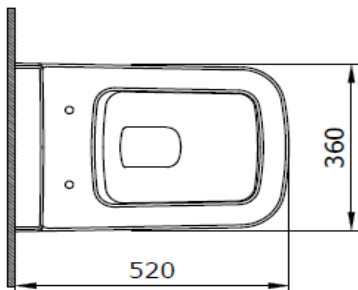

Scala Wall Hung Toilet Bowl

BOCCHI
IL BAGNO PER TUTTI

Product code: 1080-001-0129

Collection	Scala
Size	360 X 520
Brand	BOCCHI
Surface	Glazed Hygiene
Colour	Glossy White
Washing Volume	4,5 L
Weight	27,28 kg
Accessory	Mounting set A0121
Complementary products	Soft close toilet cover A0322, A0332, A0312, A0334

BOCCHI reserves the right to make changes in products and technical details without notice.

All dimensions in the drawings are within standard tolerances.

If there is a need for exact measurements in assembly applications, exact measurements taken from the product should be used.