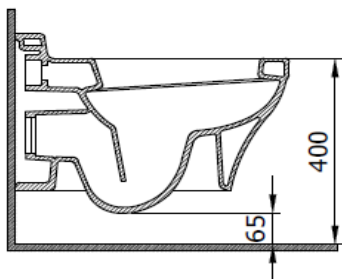

Scala Wall Hung Toilet Bowl

BOCCHI
IL BAGNO PER TUTTI

Product code: 1080-001-0129

Collection	Scala
Size	360 X 520
Brand	BOCCHI
Surface	Glazed Hygiene
Colour	Glossy White
Washing Volume	4,5 L
Weight	27,28 kg
Accessory	Mounting set A0121
Complementary products	Soft close toilet cover A0322, A0332, A0312, A0334

BOCCHI reserves the right to make changes in products and technical details without notice.

All dimensions in the drawings are within standard tolerances.

If there is a need for exact measurements in assembly applications, exact measurements taken from the product should be used.