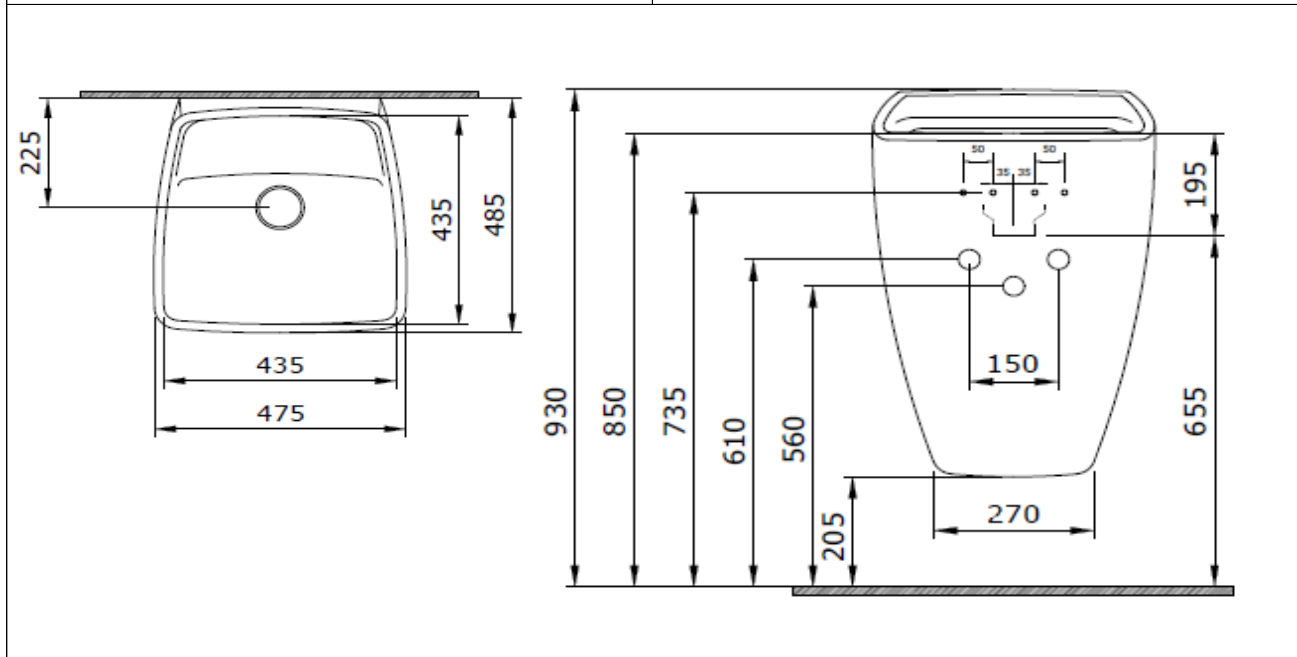

Firenze Wall Hung Monoblock Washbasin

BOCCHI
IL BAGNO PER TUTTI

Product code: 1082-001-0125

Collection	Firenze
Size	485 X 475
Brand	BOCCHI
Surface	Glazed Hygiene
Colour	Glossy White
Class	CL 00
Weight	28,48 kg
Accessory	Ceramic pop-up cover 1219-001-0120
	POP-UP 6190 - 0001
	Mounting set A0054

BOCCHI reserves the right to make changes in products and technical details without notice.

All dimensions in the drawings are within standard tolerances.

If there is a need for exact measurements in assembly applications, exact measurements taken from the product should be used.