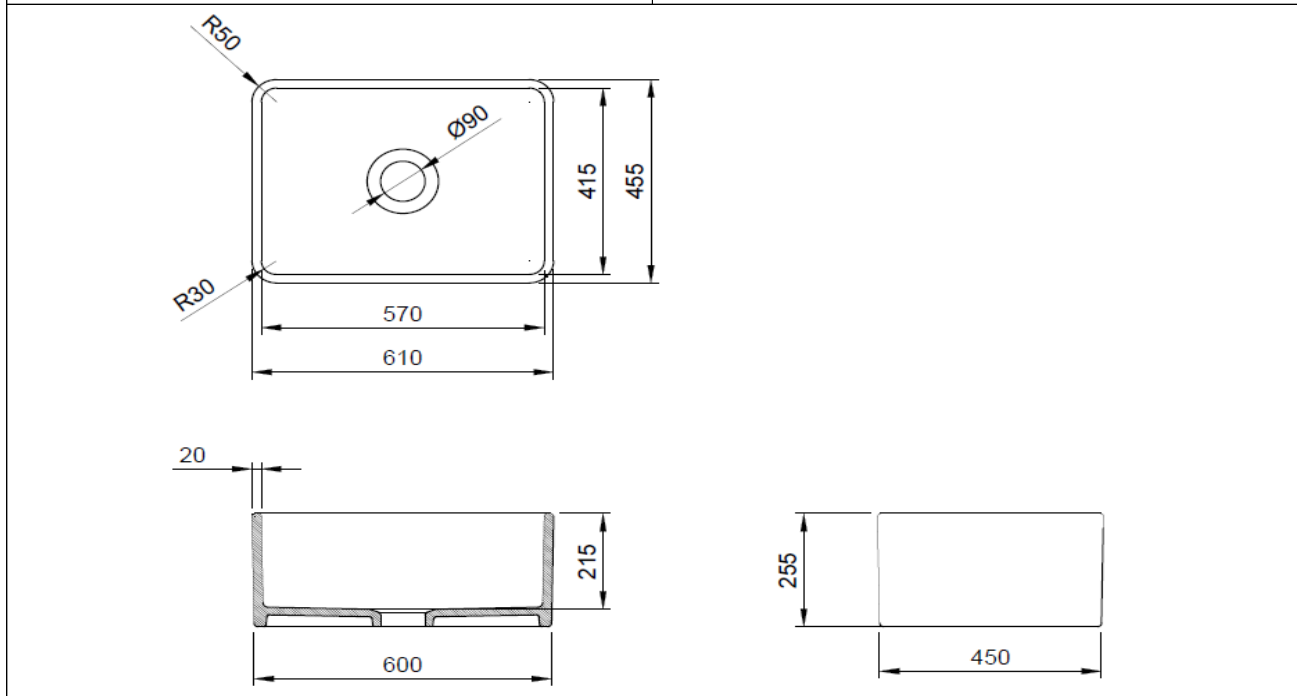

Apron Front Single Kitchen Sink 60 cm

BOCCHI
IL BAGNO PER TUTTI

Product code: 1099-001-0120

Collection	Lavello
Size	455 X 610
Brand	BOCCHI
Surface	Glazed Hygiene
Colour	Glossy White
Class	CL 00
Weight	28,21 kg
Accessory	Siphon 2331 0001
	Wire grid 2300 0014

BOCCHI reserves the right to make changes in products and technical details without notice.

All dimensions in the drawings are within standard tolerances.

If there is a need for exact measurements in assembly applications, exact measurements taken from the product should be used.