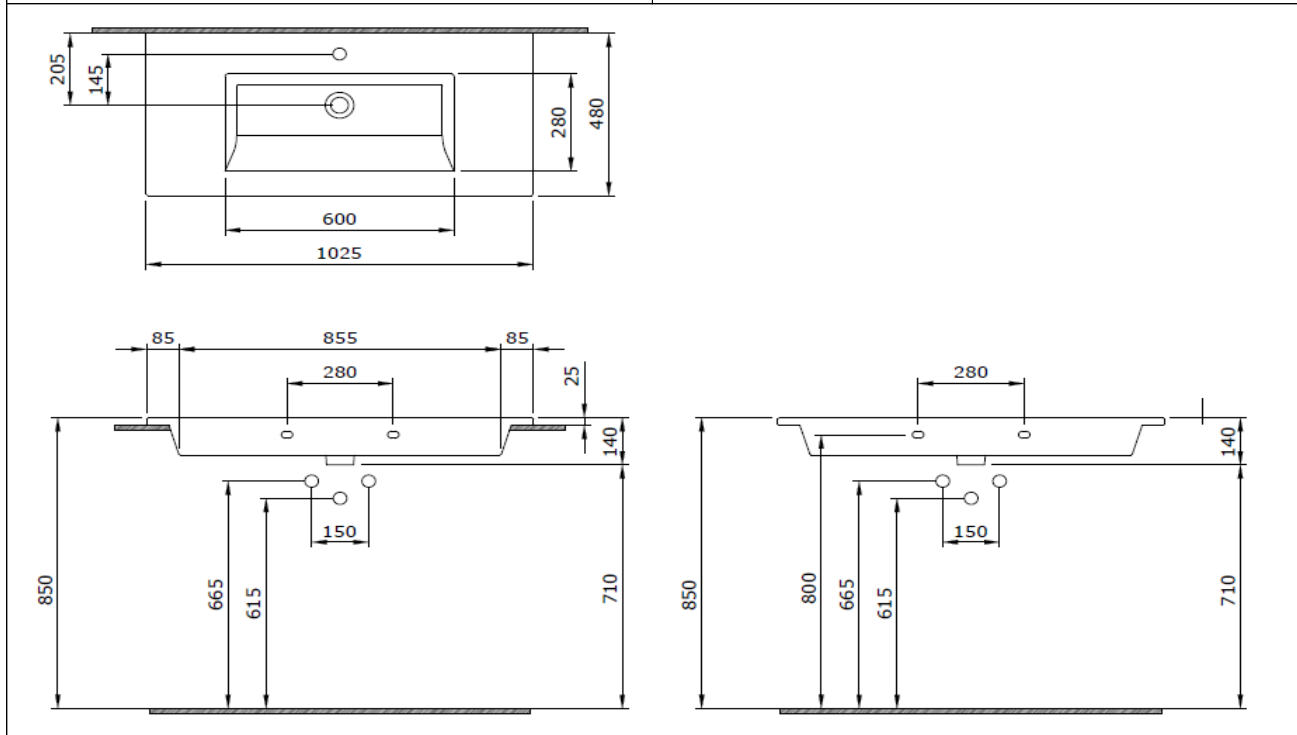

Milano Vanity Basin 100 cm

BOCCHI
IL BAGNO PER TUTTI

Product code: 1105-001-0126

Collection	Milano
Size	480 X 1025
Brand	BOCCHI
Surface	Glazed Hygiene
Colour	Glossy White
Class	CL 25
Weight	26,65 kg
Accessory	Overflow badge A0237
	POP-UP 6190 - 0002
	Mounting set A0238

BOCCHI reserves the right to make changes in products and technical details without notice.

All dimensions in the drawings are within standard tolerances.

If there is a need for exact measurements in assembly applications, exact measurements taken from the product should be used.