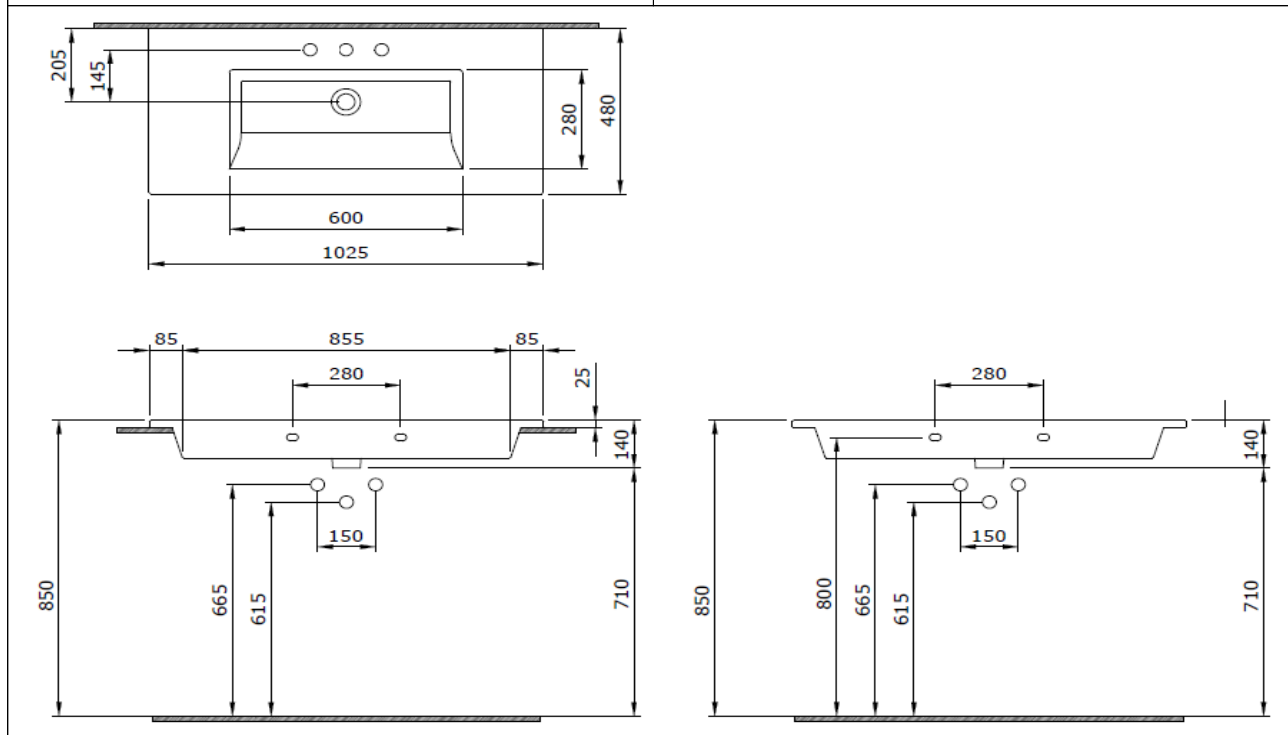

## Milano Vanity Basin 100 cm

**BOCCHI**  
IL BAGNO PER TUTTI

Product code: 1105-001-0127

Collection	Milano
Size	480 X 1025
Brand	BOCCHI
Surface	Glazed Hygiene
Colour	Glossy White
Class	CL 25
Weight	26,65 kg
Accessory	Overflow badge A0237
	POP-UP 6190 - 0002
	Mounting set A0238

BOCCHI reserves the right to make changes in products and technical details without notice.

All dimensions in the drawings are within standard tolerances.

If there is a need for exact measurements in assembly applications, exact measurements taken from the product should be used.