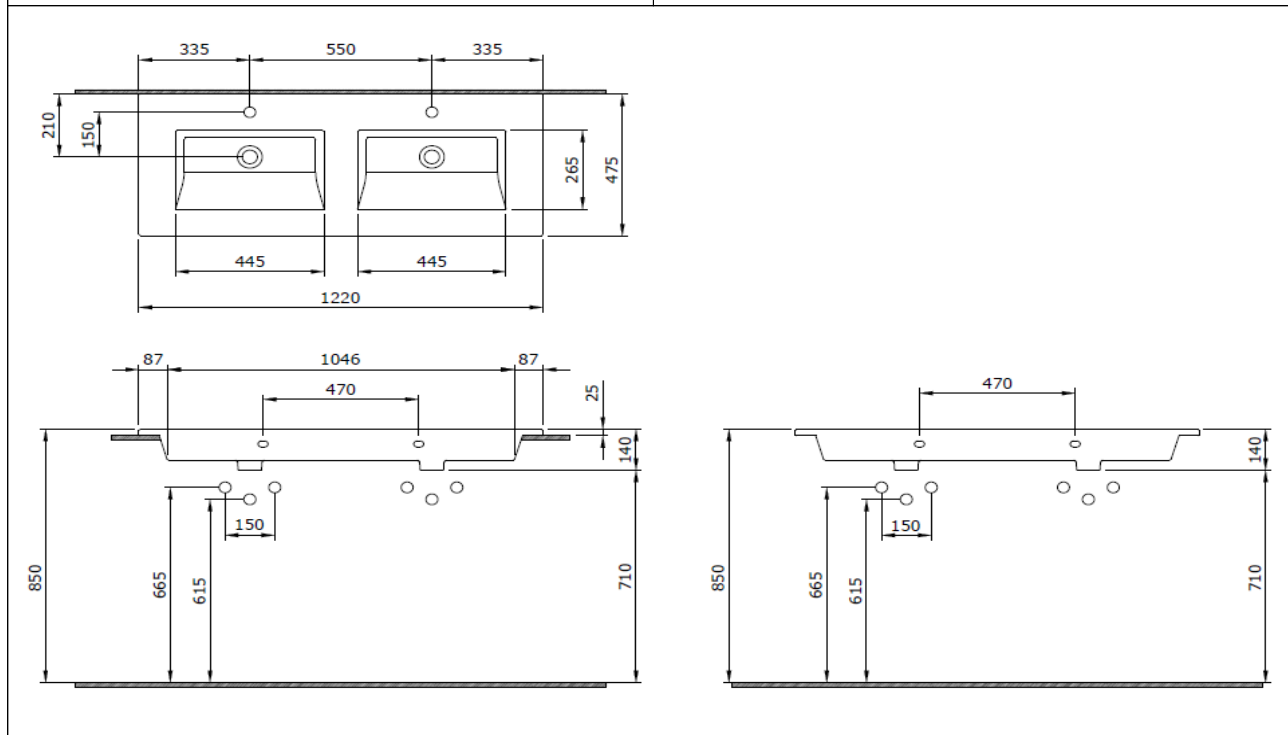

## Milano Double Vanity Basin 120 cm

**BOCCHI**  
IL BAGNO PER TUTTI

Product code: 1111-001-0126

Collection	Milano
Size	475 X 1220
Brand	BOCCHI
Surface	Glazed Hygiene
Colour	Glossy White
Class	CL 25
Weight	31,09 kg
Accessory	Overflow badge A0237
	POP-UP 6190 - 0002
	Mounting set A0238

BOCCHI reserves the right to make changes in products and technical details without notice.

All dimensions in the drawings are within standard tolerances.

If there is a need for exact measurements in assembly applications, exact measurements taken from the product should be used.