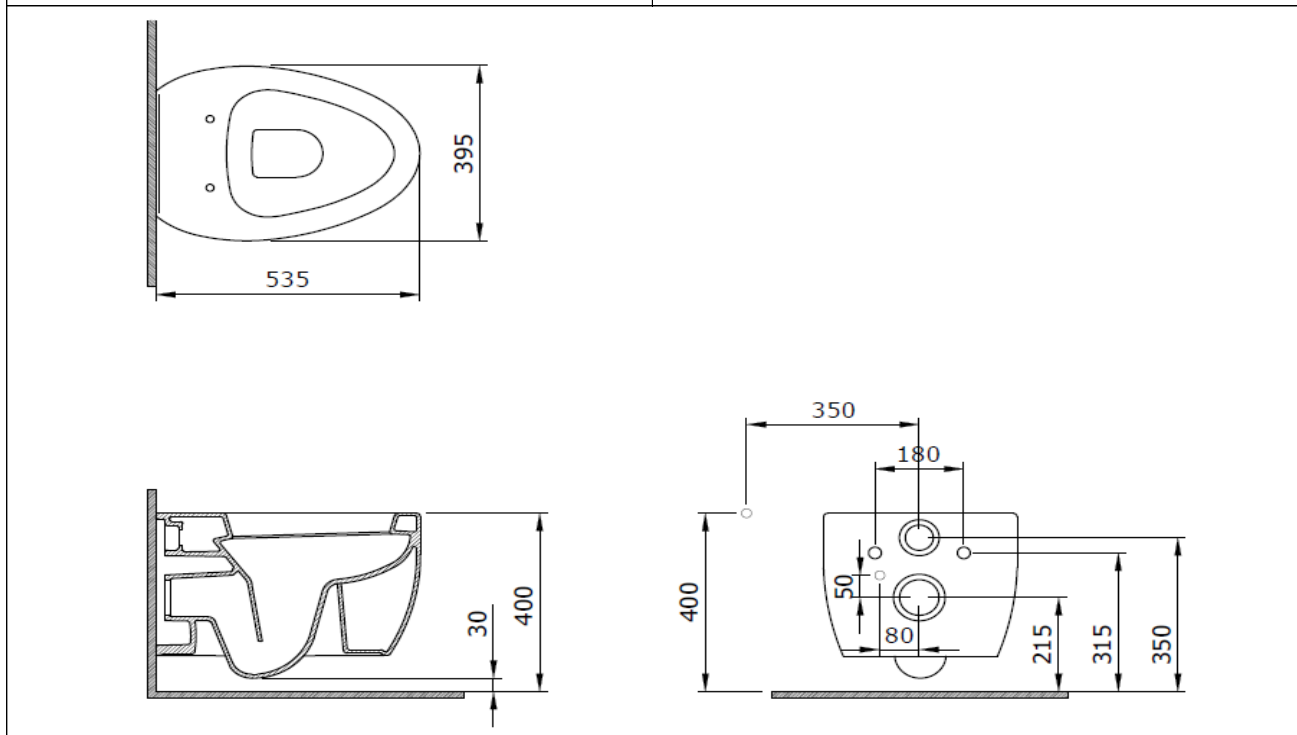

## Etna Wall Hung Toilet

**BOCCHI**  
IL BAGNO PER TUTTI

Product code: 1116-001-0128

Collection	Etna
Size	395 X 535
Brand	BOCCHI
Surface	Glazed Hygiene
Colour	Glossy White
Washing Volume	4,5 L
Weight	27,35 kg
Accessory	Mounting set A0121
	Bidet set A0974
Complementary products	Soft close toilet cover A0325

BOCCHI reserves the right to make changes in products and technical details without notice.

All dimensions in the drawings are within standard tolerances.

If there is a need for exact measurements in assembly applications, exact measurements taken from the product should be used.