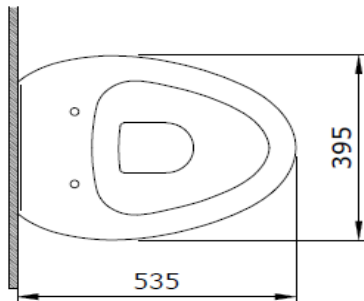

## Etna Wall Hung Toilet

**BOCCHI**  
IL BAGNO PER TUTTI

Product code: 1116-001-0129

Collection	Etna
Size	395 X 535
Brand	BOCCHI
Surface	Glazed Hygiene
Colour	Glossy White
Washing Volume	4,5 L
Weight	27,35 kg
Accessory	Mounting set A0121
Complementary products	Soft close toilet cover A0325

BOCCHI reserves the right to make changes in products and technical details without notice.

All dimensions in the drawings are within standard tolerances.

If there is a need for exact measurements in assembly applications, exact measurements taken from the product should be used.