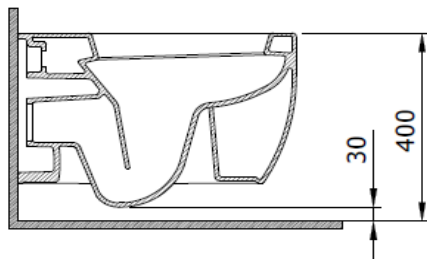

## Etna Wall Hung Toilet

**BOCCHI**  
IL BAGNO PER TUTTI

Product code: 1116-001-0129

Collection	Etna
Size	395 X 535
Brand	BOCCHI
Surface	Glazed Hygiene
Colour	Glossy White
Washing Volume	4,5 L
Weight	27,35 kg
Accessory	Mounting set A0121
Complementary products	Soft close toilet cover A0325

BOCCHI reserves the right to make changes in products and technical details without notice.

All dimensions in the drawings are within standard tolerances.

If there is a need for exact measurements in assembly applications, exact measurements taken from the product should be used.