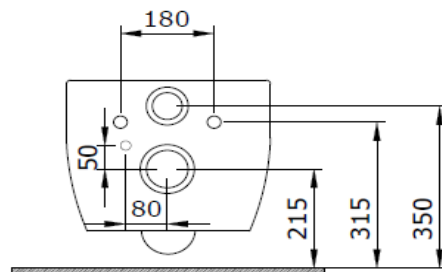

## Etna Wall Hung Toilet

**BOCCHI**  
IL BAGNO PER TUTTI

Product code: 1116-001-0129

Collection	Etna
Size	395 X 535
Brand	BOCCHI
Surface	Glazed Hygiene
Colour	Glossy White
Washing Volume	4,5 L
Weight	27,35 kg
Accessory	Mounting set A0121
Complementary products	Soft close toilet cover A0325

BOCCHI reserves the right to make changes in products and technical details without notice.

All dimensions in the drawings are within standard tolerances.

If there is a need for exact measurements in assembly applications, exact measurements taken from the product should be used.