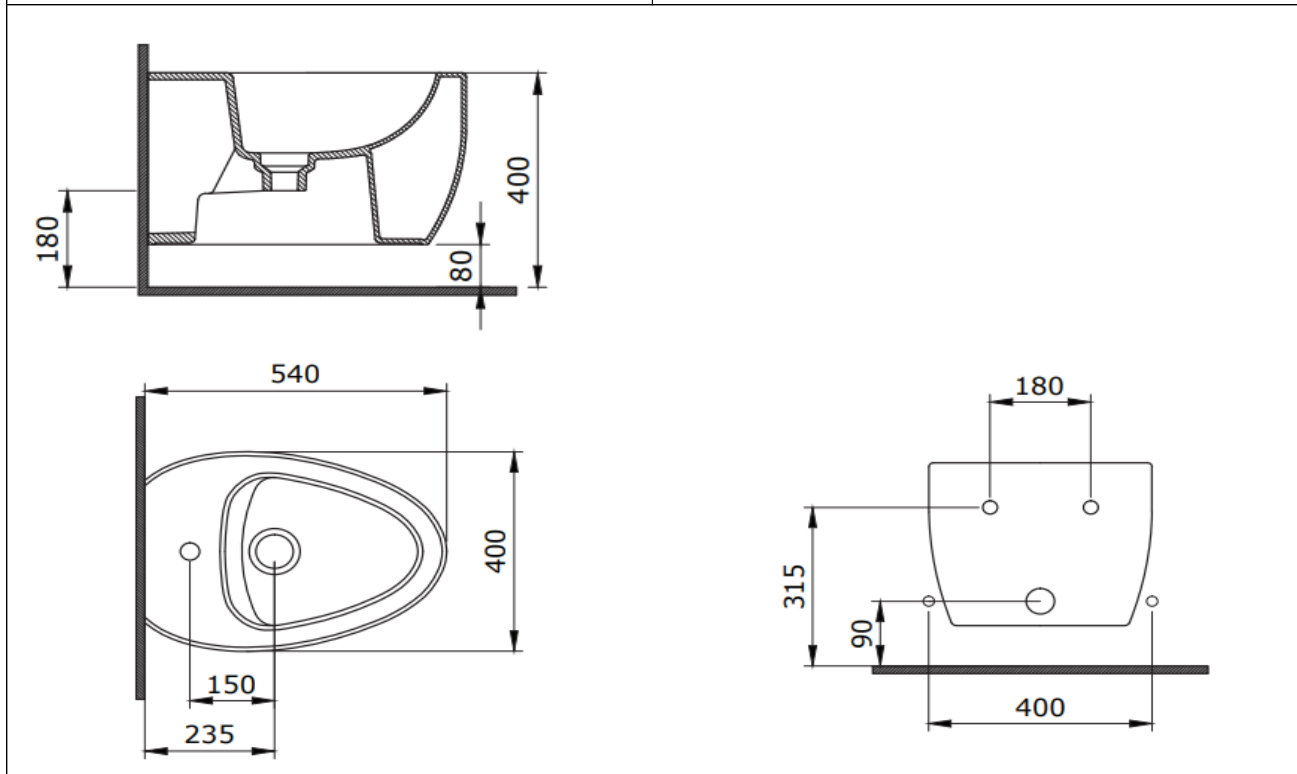

## Etna Wall Hung Bidet

**BOCCHI**  
IL BAGNO PER TUTTI

Product code: 1117-001-0120

Collection	Etna
Size	400 X 540
Brand	BOCCHI
Surface	Glazed Hygiene
Colour	Glossy White
Washing Volume	CL00
Weight	23,74 kg
Accessory	Mounting set A0121

BOCCHI reserves the right to make changes in products and technical details without notice.

All dimensions in the drawings are within standard tolerances.

If there is a need for exact measurements in assembly applications, exact measurements taken from the product should be used.