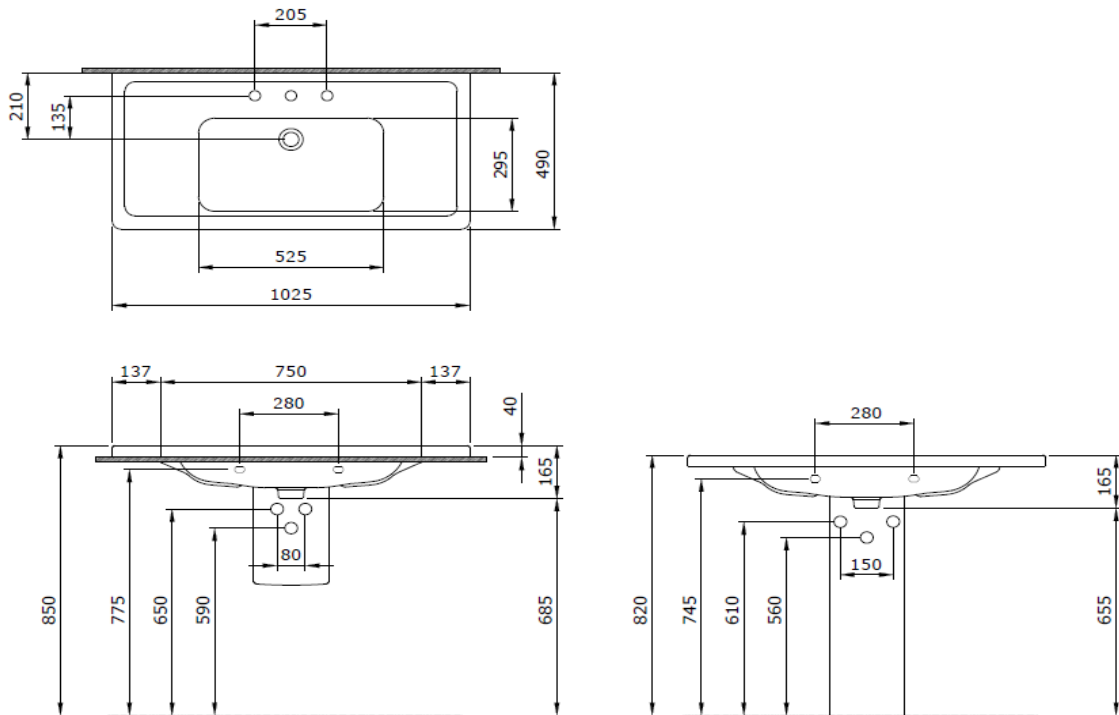

Taormina Pro Washbasin 105 cm

BOCCHI
IL BAGNO PER TUTTI

Product code: 1118-001-0127

Collection	Taormina Pro
Size	490 X 1025
Brand	BOCCHI
Surface	Glazed Hygiene
Colour	Glossy White
Class	CL 25
Weight	29,83 kg
Accessory	Overflow badge A0237
	POP-UP 6190 - 0002
	Mounting set A0238

BOCCHI reserves the right to make changes in products and technical details without notice.

All dimensions in the drawings are within standard tolerances.

If there is a need for exact measurements in assembly applications, exact measurements taken from the product should be used.