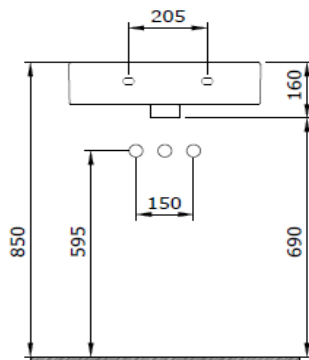

## Parma Washbasin 50 cm

**BOCCHI**  
IL BAGNO PER TUTTI

Product code: 1122-001-0126

Collection	Parma
Size	500 X 500
Brand	BOCCHI
Surface	Glazed Hygiene
Colour	Glossy White
Class	CL 25
Weight	15,65 kg
Accessory	Overflow badge A0237
	POP-UP 6190 - 0002
	Mounting set A0238

BOCCHI reserves the right to make changes in products and technical details without notice.

All dimensions in the drawings are within standard tolerances.

If there is a need for exact measurements in assembly applications, exact measurements taken from the product should be used.