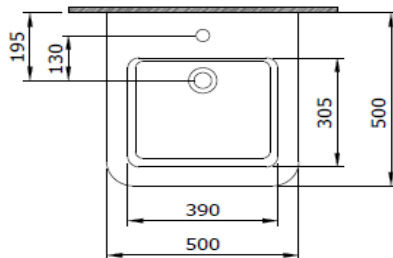

## Parma Washbasin 50 cm

**BOCCHI**  
IL BAGNO PER TUTTI

Product code: 1122-001-0126

Collection	Parma
Size	500 X 500
Brand	BOCCHI
Surface	Glazed Hygiene
Colour	Glossy White
Class	CL 25
Weight	15,65 kg
Accessory	Overflow badge A0237
	POP-UP 6190 - 0002
	Mounting set A0238

BOCCHI reserves the right to make changes in products and technical details without notice.

All dimensions in the drawings are within standard tolerances.

If there is a need for exact measurements in assembly applications, exact measurements taken from the product should be used.