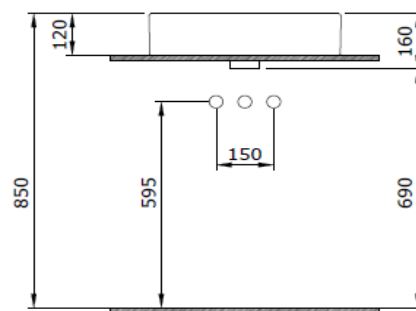

## Parma Washbasin 50 cm

**BOCCHI**  
IL BAGNO PER TUTTI

Product code: 1122-001-0126

Collection	Parma
Size	500 X 500
Brand	BOCCHI
Surface	Glazed Hygiene
Colour	Glossy White
Class	CL 25
Weight	15,65 kg
Accessory	Overflow badge A0237
	POP-UP 6190 - 0002
	Mounting set A0238

BOCCHI reserves the right to make changes in products and technical details without notice.

All dimensions in the drawings are within standard tolerances.

If there is a need for exact measurements in assembly applications, exact measurements taken from the product should be used.