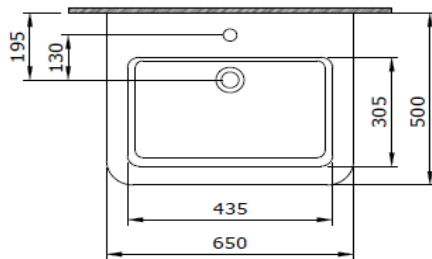

## Parma Washbasin 65 cm

**BOCCHI**  
IL BAGNO PER TUTTI

Product code: 1123-001-0126

Collection	Parma
Size	500 X 650
Brand	BOCCHI
Surface	Glazed Hygiene
Colour	Glossy White
Class	CL 25
Weight	21,33 kg
Accessory	Overflow badge A0237
	POP-UP 6190 - 0002
	Mounting set A0238

BOCCHI reserves the right to make changes in products and technical details without notice.

All dimensions in the drawings are within standard tolerances.

If there is a need for exact measurements in assembly applications, exact measurements taken from the product should be used.