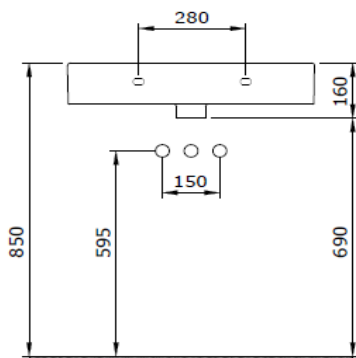

## Parma Washbasin 65 cm

**BOCCHI**  
IL BAGNO PER TUTTI

Product code: 1123-001-0126

Collection	Parma
Size	500 X 650
Brand	BOCCHI
Surface	Glazed Hygiene
Colour	Glossy White
Class	CL 25
Weight	21,33 kg
Accessory	Overflow badge A0237
	POP-UP 6190 - 0002
	Mounting set A0238

BOCCHI reserves the right to make changes in products and technical details without notice.

All dimensions in the drawings are within standard tolerances.

If there is a need for exact measurements in assembly applications, exact measurements taken from the product should be used.