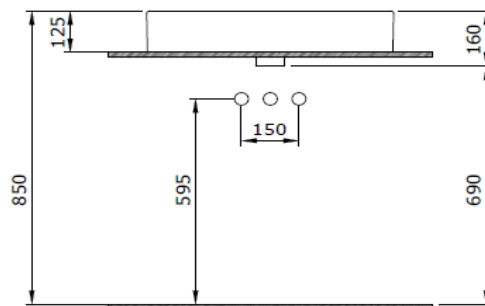

## Parma Washbasin 65 cm

**BOCCHI**  
IL BAGNO PER TUTTI

Product code: 1123-001-0126

Collection	Parma
Size	500 X 650
Brand	BOCCHI
Surface	Glazed Hygiene
Colour	Glossy White
Class	CL 25
Weight	21,33 kg
Accessory	Overflow badge A0237
	POP-UP 6190 - 0002
	Mounting set A0238

BOCCHI reserves the right to make changes in products and technical details without notice.

All dimensions in the drawings are within standard tolerances.

If there is a need for exact measurements in assembly applications, exact measurements taken from the product should be used.