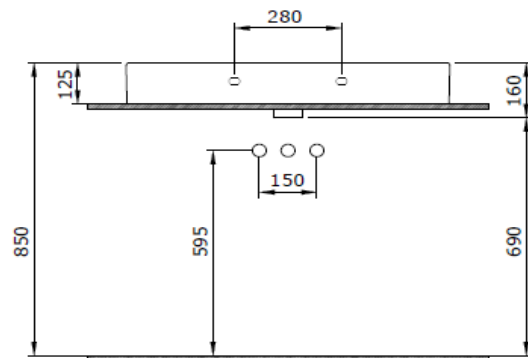

Parma Washbasin 85 cm

BOCCHI
IL BAGNO PER TUTTI

Product code: 1124-001-0126

Collection	Parma
Size	500 X 845
Brand	BOCCHI
Surface	Glazed Hygiene
Colour	Glossy White
Class	CL 25
Weight	25,26 kg
Accessory	Overflow badge A0237
	POP-UP 6190 - 0002
	Mounting set A0238

BOCCHI reserves the right to make changes in products and technical details without notice.

All dimensions in the drawings are within standard tolerances.

If there is a need for exact measurements in assembly applications, exact measurements taken from the product should be used.