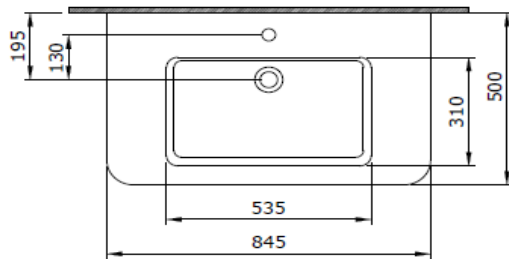

Parma Washbasin 85 cm

BOCCHI
IL BAGNO PER TUTTI

Product code: 1124-001-0126

Collection	Parma
Size	500 X 845
Brand	BOCCHI
Surface	Glazed Hygiene
Colour	Glossy White
Class	CL 25
Weight	25,26 kg
Accessory	Overflow badge A0237
	POP-UP 6190 - 0002
	Mounting set A0238

BOCCHI reserves the right to make changes in products and technical details without notice.

All dimensions in the drawings are within standard tolerances.

If there is a need for exact measurements in assembly applications, exact measurements taken from the product should be used.