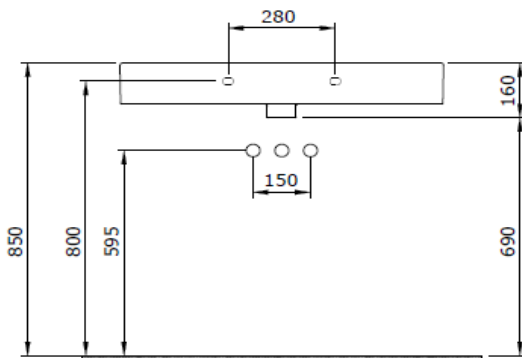

Parma Washbasin 85 cm

BOCCHI
IL BAGNO PER TUTTI

Product code: 1124-001-0126

Collection	Parma
Size	500 X 845
Brand	BOCCHI
Surface	Glazed Hygiene
Colour	Glossy White
Class	CL 25
Weight	25,26 kg
Accessory	Overflow badge A0237
	POP-UP 6190 - 0002
	Mounting set A0238

BOCCHI reserves the right to make changes in products and technical details without notice.

All dimensions in the drawings are within standard tolerances.

If there is a need for exact measurements in assembly applications, exact measurements taken from the product should be used.