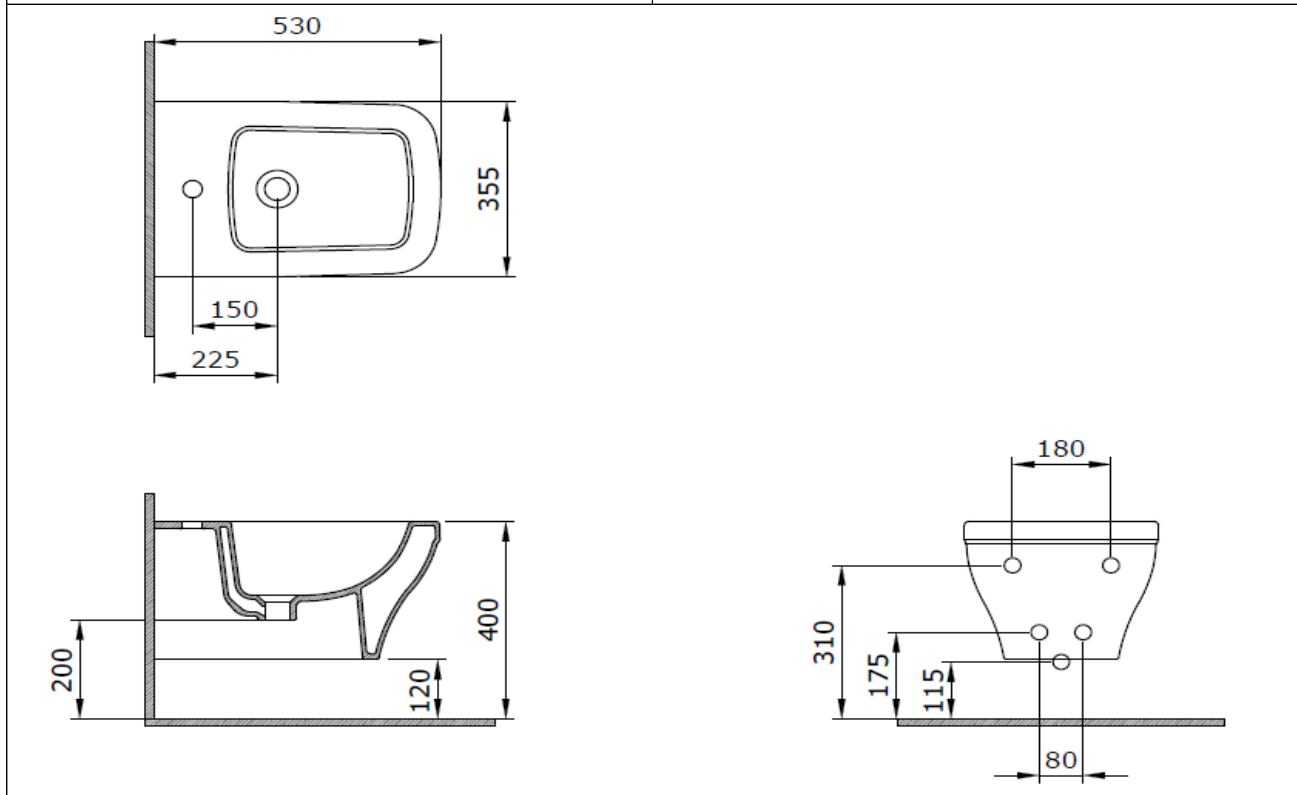

Scala Wall Hung Bidet

BOCCHI
IL BAGNO PER TUTTI

Product code: 1125-001-0120

Collection	Scala
Size	355 X 530
Brand	BOCCHI
Surface	Glazed Hygiene
Colour	Glossy White
Washing Volume	CL25
Weight	19,79 kg
Accessory	Overflow badge A0237
	Mounting set A0121

BOCCHI reserves the right to make changes in products and technical details without notice.

All dimensions in the drawings are within standard tolerances.

If there is a need for exact measurements in assembly applications, exact measurements taken from the product should be used.