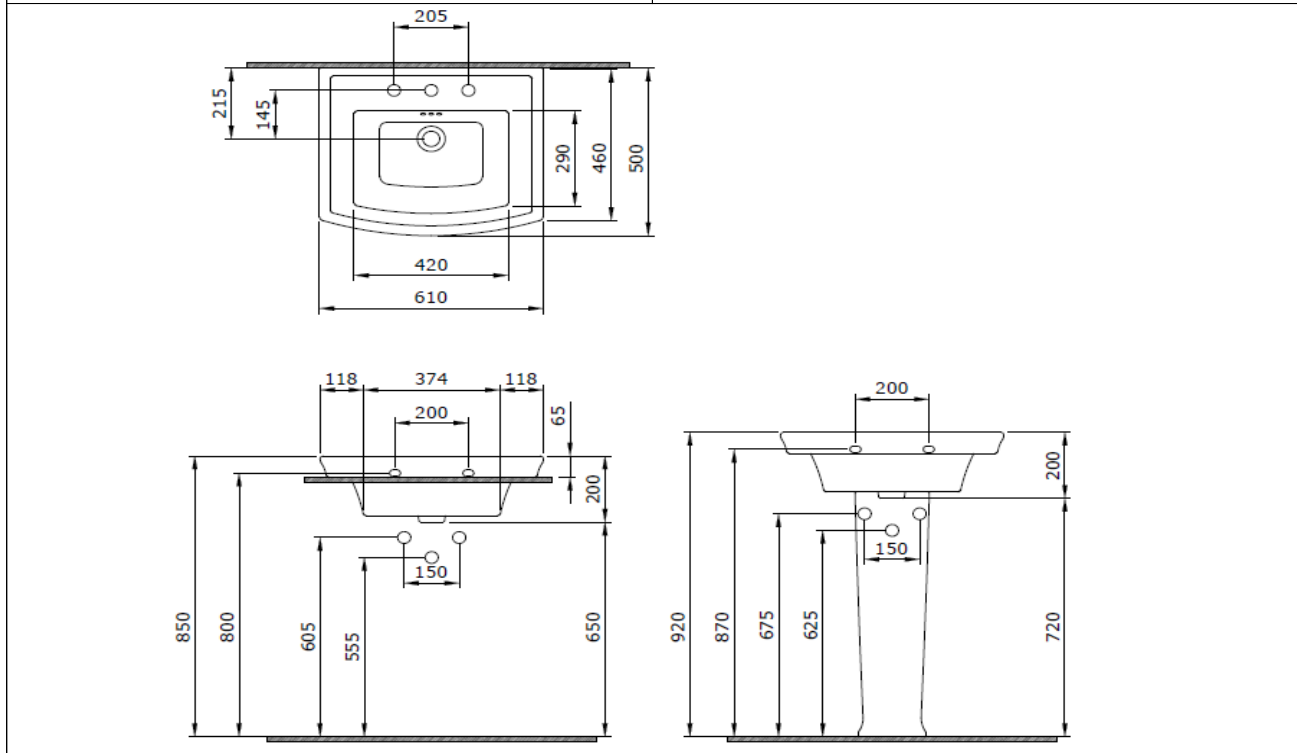

## Lavita Washbasin 60cm

**BOCCHI**  
IL BAGNO PER TUTTI

Product code: 1127-001-0127

Collection	Lavita
Size	500 X 610
Brand	BOCCHI
Surface	Glazed Hygiene
Colour	Glossy White
Class	CL 25
Weight	17,49 kg
Accessory	Ceramic pop-up cover 1219-001-0120
	POP-UP 6190 - 0002
	Mounting set A0238

BOCCHI reserves the right to make changes in products and technical details without notice.

All dimensions in the drawings are within standard tolerances.

If there is a need for exact measurements in assembly applications, exact measurements taken from the product should be used.