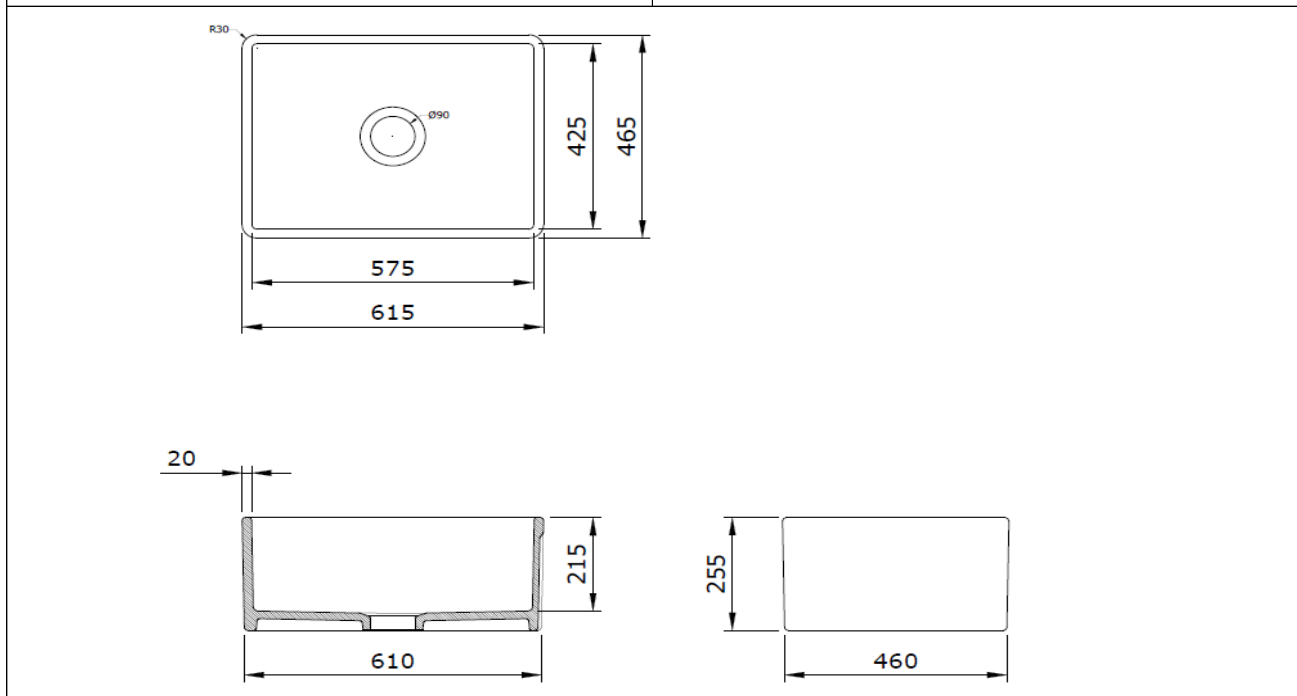

## Apron Front Single Bowl Kitchen Sink 61 cm

**BOCCHI**  
IL BAGNO PER TUTTI

Product code: 1137-001-0120-03

Collection	Lavello
Size	455 X 615
Brand	BOCCHI
Surface	Glazed Hygiene
Colour	Glossy White
Class	CL 00
Weight	30,08 kg
Accessory	Siphon 2331 0001
	Wire grid 2300 0014

BOCCHI reserves the right to make changes in products and technical details without notice.

All dimensions in the drawings are within standard tolerances.

If there is a need for exact measurements in assembly applications, exact measurements taken from the product should be used.