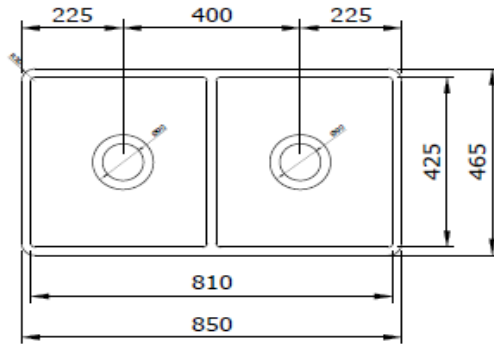

## Apron Front Double Bowl Kitchen Sink 85 cm

**BOCCHI**  
IL BAGNO PER TUTTI

Product code: 1139-001-0120-03

Collection	Lavello
Size	455 X 850
Brand	BOCCHI
Surface	Sırlı Hijyen
Colour	Parlak beyaz
Class	CL 00
Weight	42,22 kg
Accessory	Siphon 2331 0002
	Wire grid 2300 0016

BOCCHI reserves the right to make changes in products and technical details without notice.

All dimensions in the drawings are within standard tolerances.

If there is a need for exact measurements in assembly applications, exact measurements taken from the product should be used.