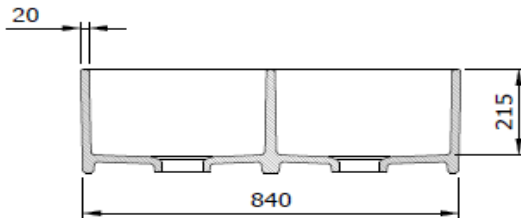

## Apron Front Double Bowl Kitchen Sink 85 cm

**BOCCHI**  
IL BAGNO PER TUTTI

Product code: 1139-001-0120-03

Collection	Lavello
Size	455 X 850
Brand	BOCCHI
Surface	Sırlı Hijyen
Colour	Parlak beyaz
Class	CL 00
Weight	42,22 kg
Accessory	Siphon 2331 0002
	Wire grid 2300 0016

BOCCHI reserves the right to make changes in products and technical details without notice.

All dimensions in the drawings are within standard tolerances.

If there is a need for exact measurements in assembly applications, exact measurements taken from the product should be used.