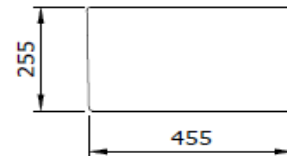

## Apron Front Double Bowl Kitchen Sink 85 cm

**BOCCHI**  
IL BAGNO PER TUTTI

Product code: 1139-001-0120-03

Collection	Lavello
Size	455 X 850
Brand	BOCCHI
Surface	Sırlı Hijyen
Colour	Parlak beyaz
Class	CL 00
Weight	42,22 kg
Accessory	Siphon 2331 0002
	Wire grid 2300 0016