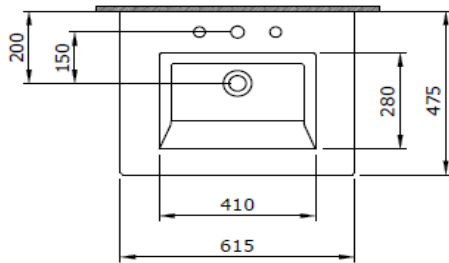

Milano Washbasin 50 cm

BOCCHI
IL BAGNO PER TUTTI

Product code: 1161-001-0126

Collection	Milano
Size	475 X 615
Brand	BOCCHI
Surface	Glazed Hygiene
Colour	Glossy White
Class	CL 25
Weight	16,50 kg
Accessory	Overflow badge A0237
	POP-UP 6190 - 0002
	Mounting set A0238

BOCCHI reserves the right to make changes in products and technical details without notice.

All dimensions in the drawings are within standard tolerances.

If there is a need for exact measurements in assembly applications, exact measurements taken from the product should be used.