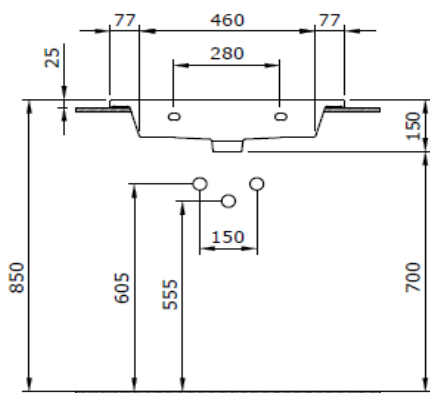

Milano Washbasin 50 cm

BOCCHI
IL BAGNO PER TUTTI

Product code: 1161-001-0126

Collection	Milano
Size	475 X 615
Brand	BOCCHI
Surface	Glazed Hygiene
Colour	Glossy White
Class	CL 25
Weight	16,50 kg
Accessory	Overflow badge A0237
	POP-UP 6190 - 0002
	Mounting set A0238

BOCCHI reserves the right to make changes in products and technical details without notice.

All dimensions in the drawings are within standard tolerances.

If there is a need for exact measurements in assembly applications, exact measurements taken from the product should be used.