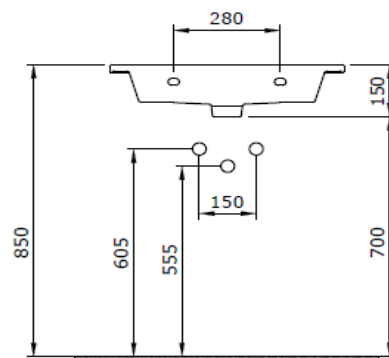

Milano Washbasin 50 cm

BOCCHI
IL BAGNO PER TUTTI

Product code: 1161-001-0126

Collection	Milano
Size	475 X 615
Brand	BOCCHI
Surface	Glazed Hygiene
Colour	Glossy White
Class	CL 25
Weight	16,50 kg
Accessory	Overflow badge A0237
	POP-UP 6190 - 0002
	Mounting set A0238

BOCCHI reserves the right to make changes in products and technical details without notice.

All dimensions in the drawings are within standard tolerances.

If there is a need for exact measurements in assembly applications, exact measurements taken from the product should be used.