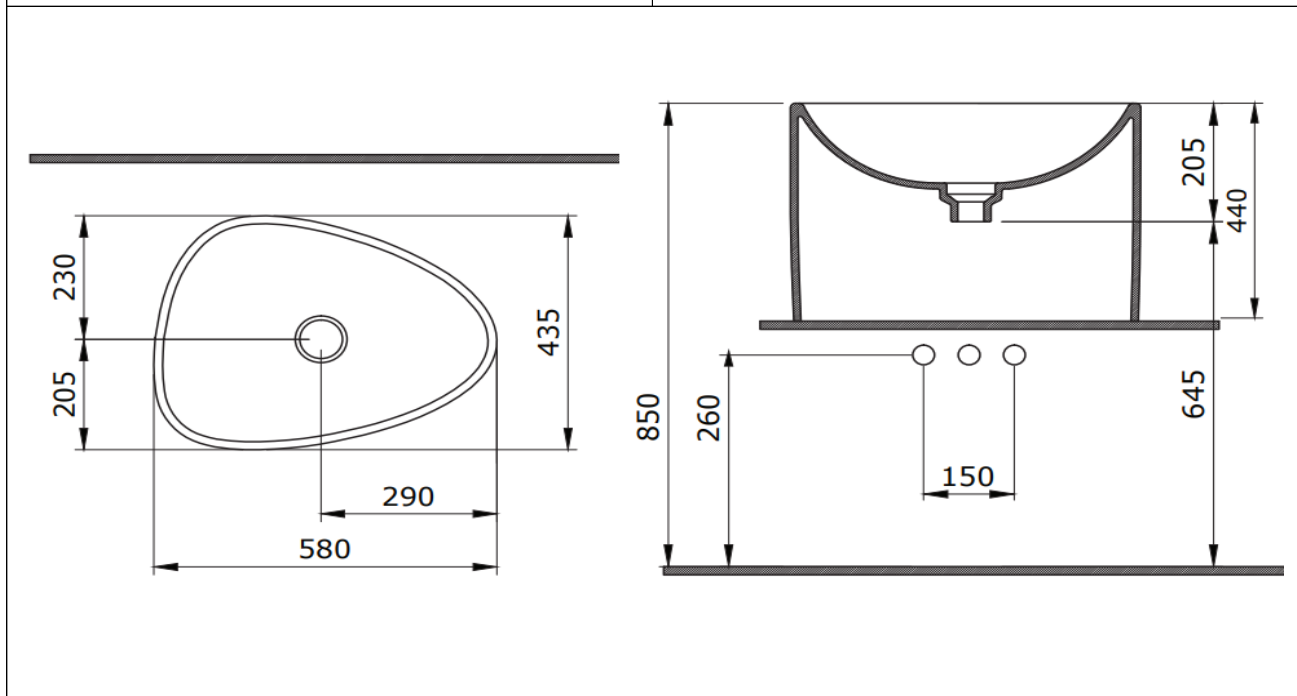

Etna Countertop Monoblock Basin

BOCCHI
IL BAGNO PER TUTTI

Product code: 1162-001-0125

Collection	Etna
Size	435 X 580
Brand	BOCCHI
Surface	Glazed Hygiene
Colour	Glossy White
Class	CL 00
Weight	28,2 kg
Accessory	Ceramic pop-up cover 1219-001-0120
	POP-UP 6190 - 0001

BOCCHI reserves the right to make changes in products and technical details without notice.

All dimensions in the drawings are within standard tolerances.

If there is a need for exact measurements in assembly applications, exact measurements taken from the product should be used.