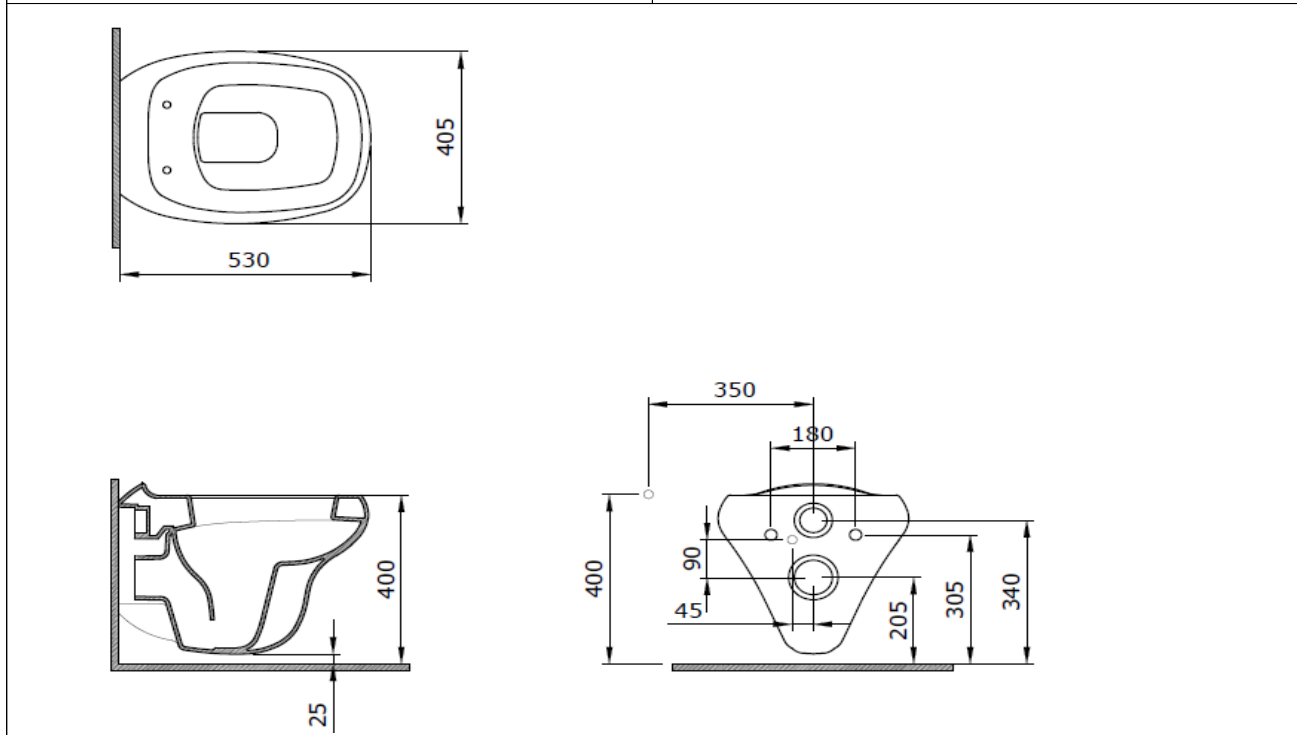

Fenice Wall Hung Toilet Bowl

BOCCHI
IL BAGNO PER TUTTI

Product code: 1166-001-0128

Collection	Fenice
Size	405 X 530
Brand	BOCCHI
Surface	Glazed Hygiene
Colour	Glossy White
Washing Volume	6 L
Weight	23,66 kg
Accessory	Mounting set A0121
	Bidet set A0974
Complementary products	Soft close toilet cover A0327

BOCCHI reserves the right to make changes in products and technical details without notice.

All dimensions in the drawings are within standard tolerances.

If there is a need for exact measurements in assembly applications, exact measurements taken from the product should be used.