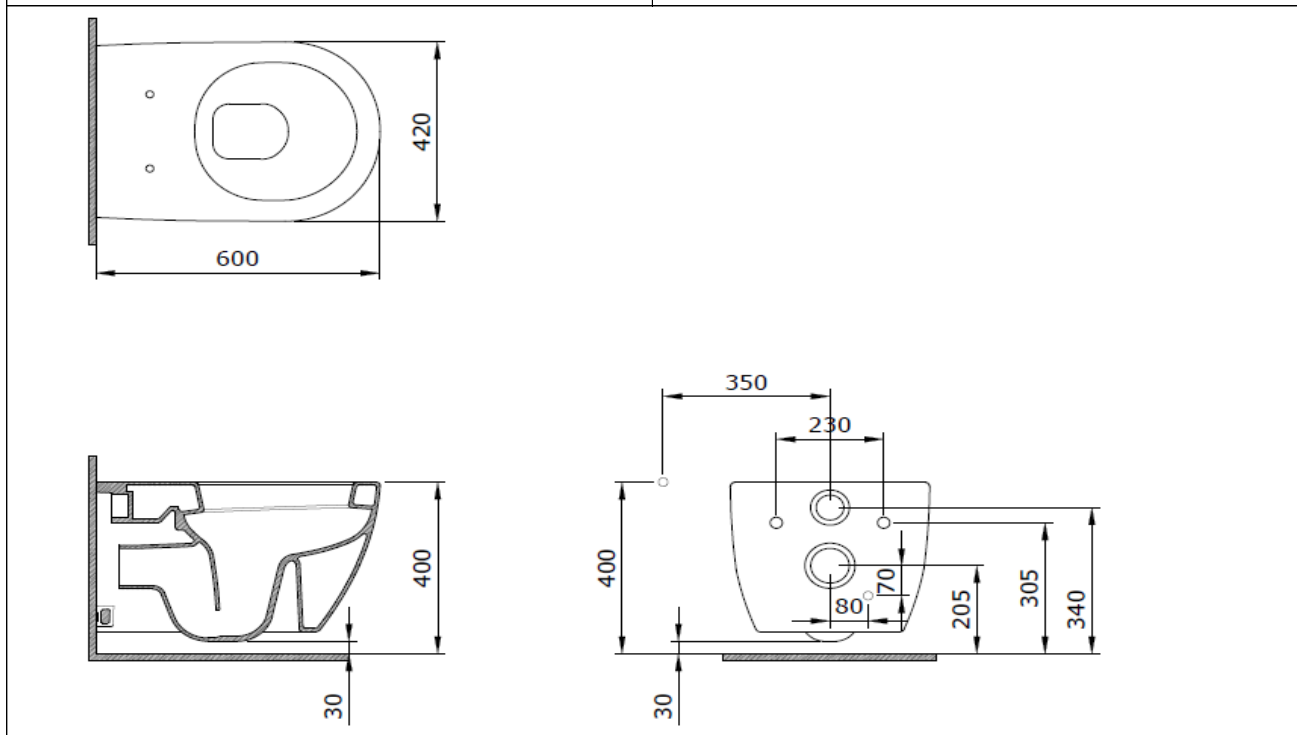

Speciale XL Wall Hung Toilet Bowl

BOCCHI
IL BAGNO PER TUTTI

Product code: 1167-001-0128

Collection	Speciale
Size	420 X 600
Brand	BOCCHI
Surface	Glazed Hygiene
Colour	Glossy White
Washing Volume	4,5 L
Weight	38,72 kg
Accessory	Mounting set A0121
	Bidet set A0974
Complementary products	Soft close toilet cover A0320

BOCCHI reserves the right to make changes in products and technical details without notice.

All dimensions in the drawings are within standard tolerances.

If there is a need for exact measurements in assembly applications, exact measurements taken from the product should be used.