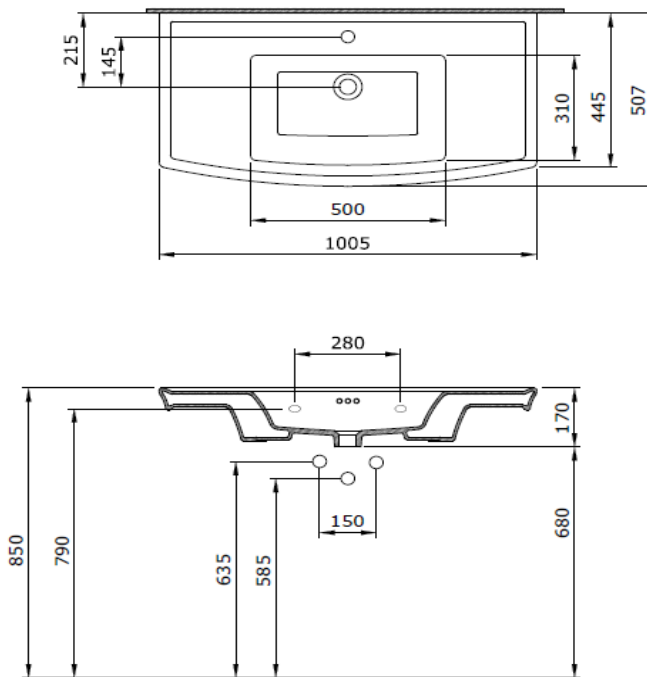

Lavita Washbasin 100cm

BOCCHI
IL BAGNO PER TUTTI

Product code: 1168-001-0126

Collection	Lavita
Size	500 X 1005
Brand	BOCCHI
Surface	Glazed Hygiene
Colour	Glossy White
Class	CL 25
Weight	27,71 kg
Accessory	Ceramic pop-up cover 1219-001-0120
	POP-UP 6190 - 0002
	Metal console foot 3930-0001S
	Mounting set A0238

BOCCHI reserves the right to make changes in products and technical details without notice.

All dimensions in the drawings are within standard tolerances.

If there is a need for exact measurements in assembly applications, exact measurements taken from the product should be used.