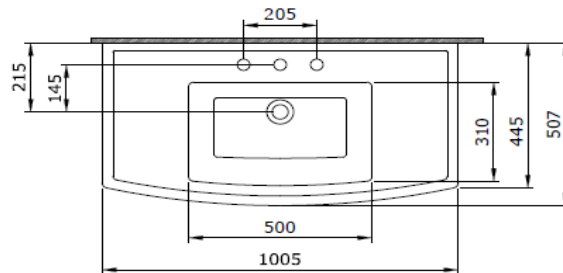

Lavita Washbasin 100cm

BOCCHI
IL BAGNO PER TUTTI

Product code: 1168-001-0127

Collection	Lavita
Size	500 X 1005
Brand	BOCCHI
Surface	Glazed Hygiene
Colour	Glossy White
Class	CL 25
Weight	27,71 kg
Accessory	Ceramic pop-up cover 1219-001-0120
	POP-UP 6190 - 0002
	Metal console foot 3930-0001S
	Mounting set A0238

BOCCHI reserves the right to make changes in products and technical details without notice.

All dimensions in the drawings are within standard tolerances.

If there is a need for exact measurements in assembly applications, exact measurements taken from the product should be used.