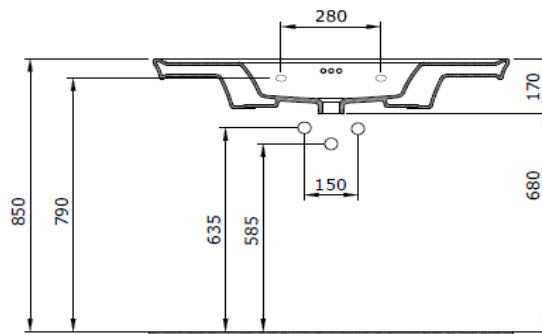

Lavita Washbasin 100cm

BOCCHI
IL BAGNO PER TUTTI

Product code: 1168-001-0127

Collection	Lavita
Size	500 X 1005
Brand	BOCCHI
Surface	Glazed Hygiene
Colour	Glossy White
Class	CL 25
Weight	27,71 kg
Accessory	Ceramic pop-up cover 1219-001-0120
	POP-UP 6190 - 0002
	Metal console foot 3930-0001S
	Mounting set A0238

BOCCHI reserves the right to make changes in products and technical details without notice.

All dimensions in the drawings are within standard tolerances.

If there is a need for exact measurements in assembly applications, exact measurements taken from the product should be used.