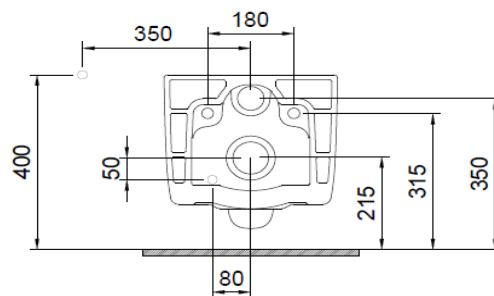

Speciale Jet Flush Wall Hung Toilet

BOCCHI
IL BAGNO PER TUTTI

Product code: 1171-001-0128

Collection	Speciale
Size	365 X 550 mm
Brand	BOCCHI
Surface	Glazed Hygiene
Colour	Glossy White
Washing Volume	4,5 L
Weight	31,70 kg
Accessory	Mounting set A0121
	Bidet set A0974
Complementary products	Soft close toilet cover A0302, A0336, A0300, A0301

BOCCHI reserves the right to make changes in products and technical details without notice.

All dimensions in the drawings are within standard tolerances.

If there is a need for exact measurements in assembly applications, exact measurements taken from the product should be used.