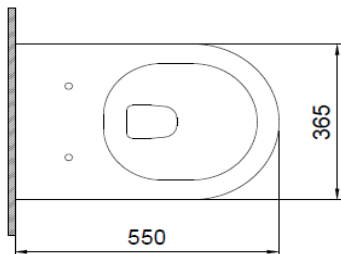

Speciale Jet Flush Wall Hung Toilet

BOCCHI
IL BAGNO PER TUTTI

Product code: 1171-001-0128

Collection	Speciale
Size	365 X 550 mm
Brand	BOCCHI
Surface	Glazed Hygiene
Colour	Glossy White
Washing Volume	4,5 L
Weight	31,70 kg
Accessory	Mounting set A0121
	Bidet set A0974
Complementary products	Soft close toilet cover A0302, A0336, A0300, A0301

BOCCHI reserves the right to make changes in products and technical details without notice.

All dimensions in the drawings are within standard tolerances.

If there is a need for exact measurements in assembly applications, exact measurements taken from the product should be used.