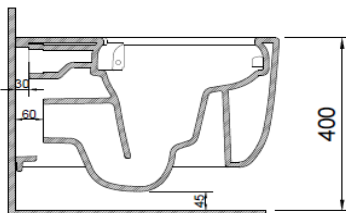

Speciale Jet Flush Wall Hung Toilet

BOCCHI
IL BAGNO PER TUTTI

Product code: 1171-001-0128

Collection	Speciale
Size	365 X 550 mm
Brand	BOCCHI
Surface	Glazed Hygiene
Colour	Glossy White
Washing Volume	4,5 L
Weight	31,70 kg
Accessory	Mounting set A0121
	Bidet set A0974
Complementary products	Soft close toilet cover A0302, A0336, A0300, A0301

BOCCHI reserves the right to make changes in products and technical details without notice.

All dimensions in the drawings are within standard tolerances.

If there is a need for exact measurements in assembly applications, exact measurements taken from the product should be used.