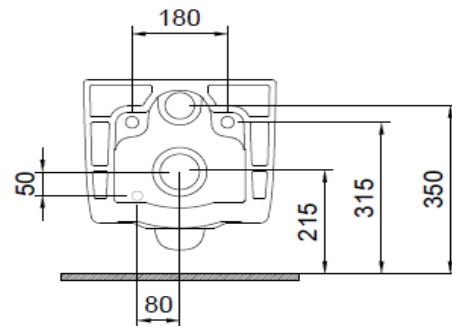

Speciale Jet Flush Wall Hung Toilet

BOCCHI
IL BAGNO PER TUTTI

Product code: 1171-001-0129

Collection	Speciale
Size	365 X 550 mm
Brand	BOCCHI
Surface	Glazed Hygiene
Colour	Glossy White
Washing Volume	4,5 L
Weight	31,70 kg
Accessory	Mounting set A0121
Complementary products	Soft close toilet cover A0302, A0336, A0300, A0301

BOCCHI reserves the right to make changes in products and technical details without notice.

All dimensions in the drawings are within standard tolerances.

If there is a need for exact measurements in assembly applications, exact measurements taken from the product should be used.