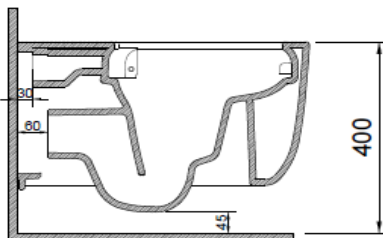

Speciale Jet Flush Wall Hung Toilet

BOCCHI
IL BAGNO PER TUTTI

Product code: 1171-001-0129

Collection	Speciale
Size	365 X 550 mm
Brand	BOCCHI
Surface	Glazed Hygiene
Colour	Glossy White
Washing Volume	4,5 L
Weight	31,70 kg
Accessory	Mounting set A0121
Complementary products	Soft close toilet cover A0302, A0336, A0300, A0301

BOCCHI reserves the right to make changes in products and technical details without notice.

All dimensions in the drawings are within standard tolerances.

If there is a need for exact measurements in assembly applications, exact measurements taken from the product should be used.