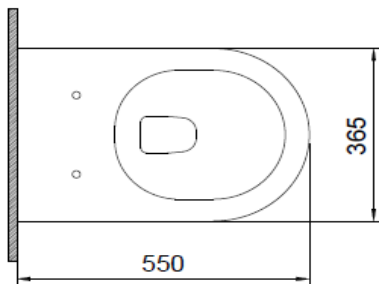

Speciale Jet Flush Wall Hung Toilet

BOCCHI
IL BAGNO PER TUTTI

Product code: 1171-001-0129

Collection	Speciale
Size	365 X 550 mm
Brand	BOCCHI
Surface	Glazed Hygiene
Colour	Glossy White
Washing Volume	4,5 L
Weight	31,70 kg
Accessory	Mounting set A0121
Complementary products	Soft close toilet cover A0302, A0336, A0300, A0301

BOCCHI reserves the right to make changes in products and technical details without notice.

All dimensions in the drawings are within standard tolerances.

If there is a need for exact measurements in assembly applications, exact measurements taken from the product should be used.