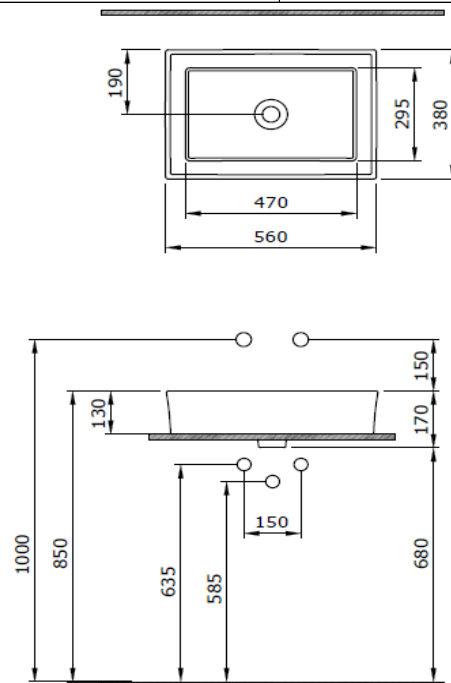

Vessel Square Washbasin 38x38 cm

BOCCHI
IL BAGNO PER TUTTI

Product code: 1172-061-0125

Collection	Vessel
Size	380 X 560
Brand	BOCCHI
Surface	Glazed Hygiene
Colour	Glossy White
Class	CL 00
Weight	12,26 kg
Accessory	Ceramic pop-up cover 1217-001-0120
	POP-UP 6190 - 0001

BOCCHI reserves the right to make changes in products and technical details without notice.

All dimensions in the drawings are within standard tolerances.

If there is a need for exact measurements in assembly applications, exact measurements taken from the product should be used.