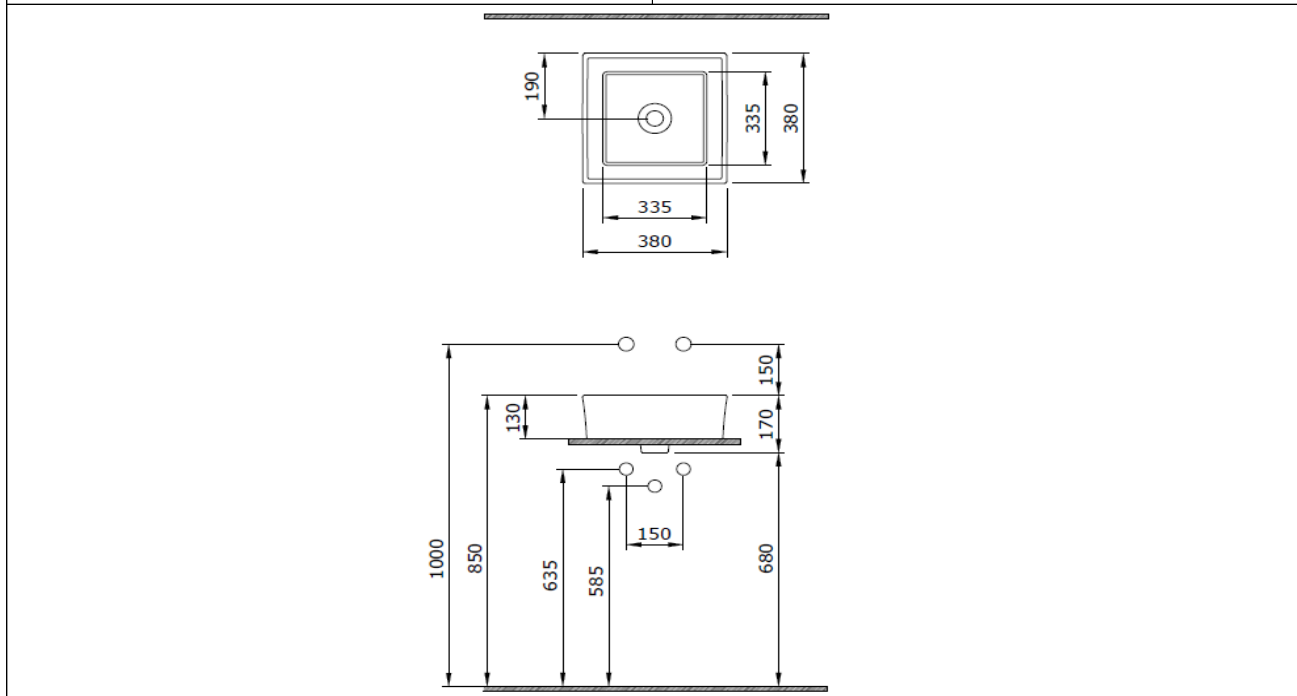

Vessel Square Washbasin 38x38 cm

BOCCHI
IL BAGNO PER TUTTI

Product code: 1173-061-0125

Collection	Vessel
Size	380 X 380
Brand	BOCCHI
Surface	Glazed Hygiene
Colour	Glossy White
Class	CL 00
Weight	9,76 kg
Accessory	Ceramic pop-up cover 1217-001-0120
	POP-UP 6190 - 0001

BOCCHI reserves the right to make changes in products and technical details without notice.

All dimensions in the drawings are within standard tolerances.

If there is a need for exact measurements in assembly applications, exact measurements taken from the product should be used.