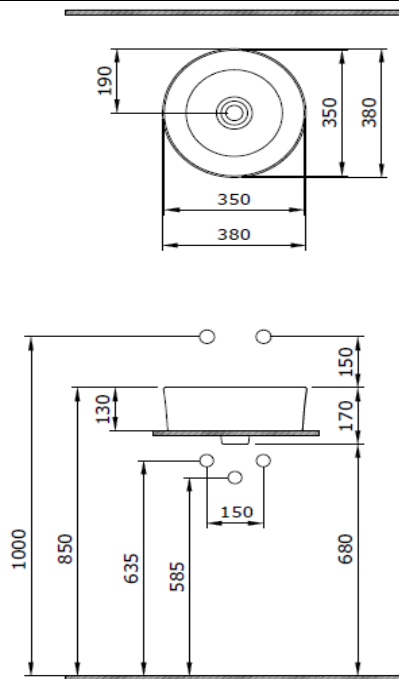

Vessel Round Bowl 38 cm

BOCCHI
IL BAGNO PER TUTTI

Product code: 1174-061-0125

Collection	Vessel
Size	380 X 380
Brand	BOCCHI
Surface	Glazed Hygiene
Colour	Glossy White
Class	CL 00
Weight	7,55 kg
Accessory	Ceramic pop-up cover 1217-001-0120
	POP-UP 6190 - 0001

BOCCHI reserves the right to make changes in products and technical details without notice.

All dimensions in the drawings are within standard tolerances.

If there is a need for exact measurements in assembly applications, exact measurements taken from the product should be used.