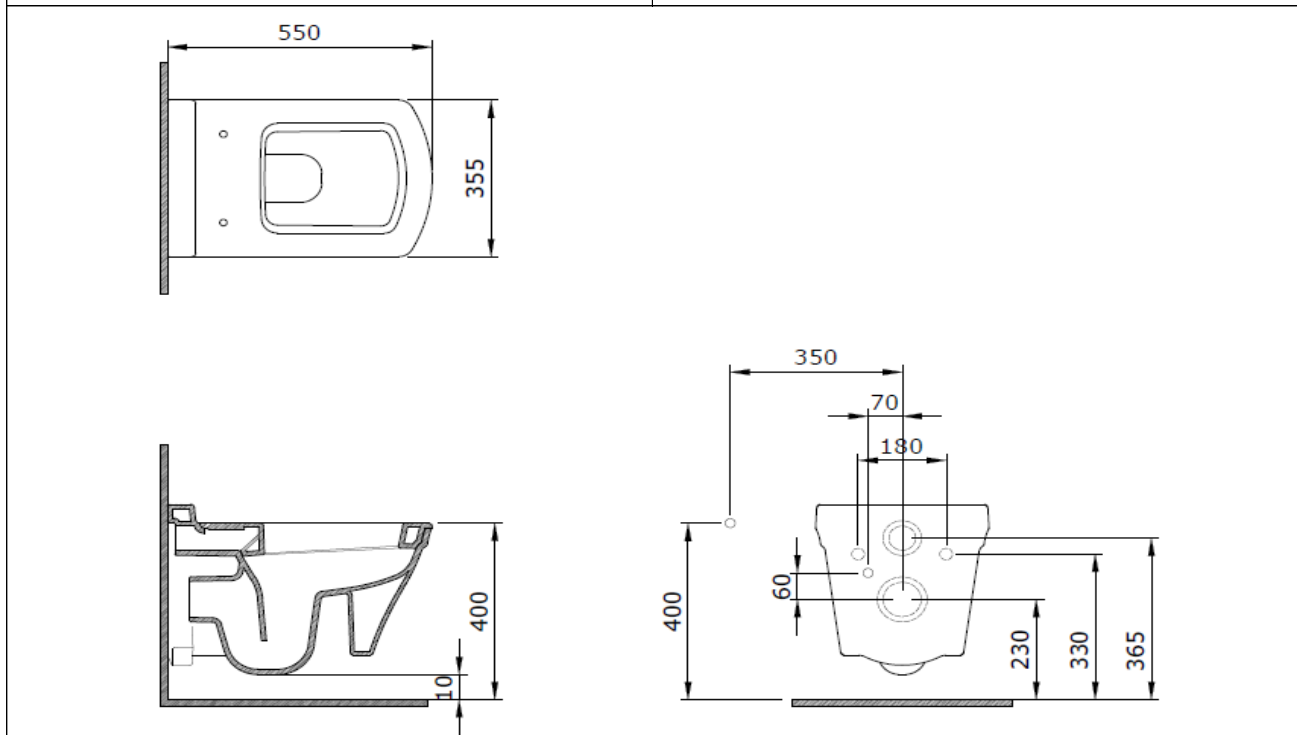

## Lavita Wall Hung Toilet

**BOCCHI**  
IL BAGNO PER TUTTI

Product code: 1177-001-0128

Collection	Lavita
Size	355 X 550
Brand	BOCCHI
Surface	Glazed Hygiene
Colour	Glossy White
Washing Volume	4,5 L
Weight	29,5 kg
Accessory	Mounting set A0121
	Bidet set A0974
Complementary products	Soft close toilet cover A0331

BOCCHI reserves the right to make changes in products and technical details without notice.

All dimensions in the drawings are within standard tolerances.

If there is a need for exact measurements in assembly applications, exact measurements taken from the product should be used.