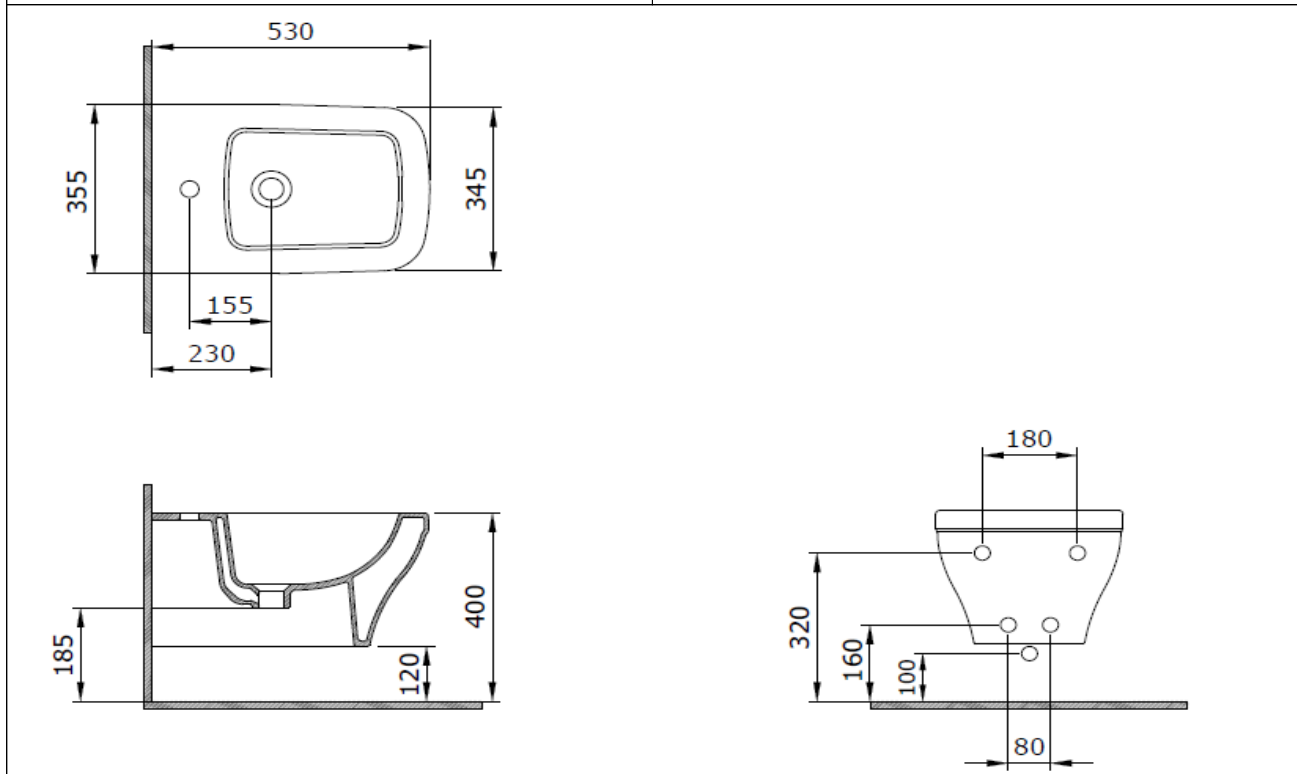

Firenze Wall Hung Bidet

BOCCHI
IL BAGNO PER TUTTI

Product code: 1193-064-0120

Collection	Firenze
Size	345 X 530
Brand	BOCCHI
Surface	Glazed Hygiene
Colour	Glossy White
Washing Volume	CL25
Weight	20,43 kg
Accessory	Montaj seti A0121

BOCCHI reserves the right to make changes in products and technical details without notice.

All dimensions in the drawings are within standard tolerances.

If there is a need for exact measurements in assembly applications, exact measurements taken from the product should be used.