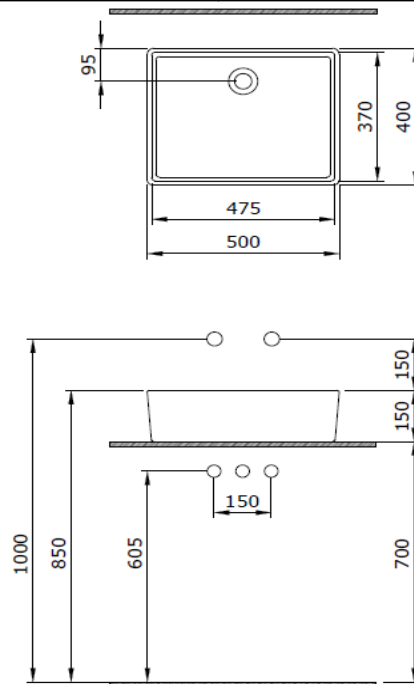

Milano Bowl 50 cm

BOCCHI
IL BAGNO PER TUTTI

Product code: 1215-001-0125

Collection	Milano
Size	400 X 500
Brand	BOCCHI
Surface	Glazed Hygiene
Colour	Glossy White
Class	CL 00
Weight	12,48 kg
	POP-UP 6190 - 0001

BOCCHI reserves the right to make changes in products and technical details without notice.

All dimensions in the drawings are within standard tolerances.

If there is a need for exact measurements in assembly applications, exact measurements taken from the product should be used.